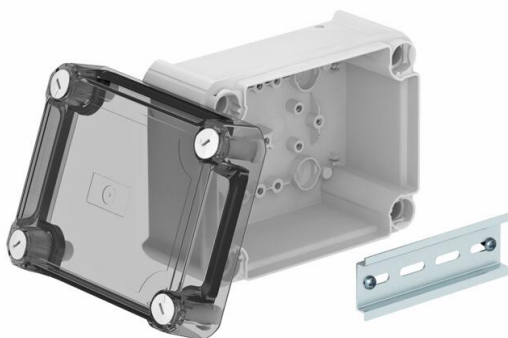

## Junction box T100, closed, transparent elevated cover

Item number: 2007772

Closed junction box for the connection of cables and lines indoors and in protected outdoor areas. Rectangular design without entries. Suitable for wall and ceiling mounting and on mounting panels. With the option to fasten inside and to mount via the corner domes. High, transparent cover with quick lock, sealable. Made from halogen-free and UV-resistant materials.

With hat profile rail.

Junction box according to DIN EN 60670. Flame-resistant to DIN EN 60695/2/11, test temperature 650 °C. Impact resistance IK07 according to DIN EN 50102. Clear internal dimensions: 136x102x74 mm

### Master data

Item number	2007772
Type	T 100 OE HD TR
Description 1	Junction box, closed
Description 2	with high transparent cover
Manufacturer	OBO
Dimension	150x116x83
Colour	Light grey; RAL 7035
Material	Polypropylene / polycarbonate
Smallest sales unit	1
Unit of quantity	Piece
Weight	23.65 kg
Weight unit	kg/100 pc.
CO2 Footprint (GWP) Cradle-to-Gate	1,2776 kg CO2e / 1 Piece

### Dimensions

Length	150 mm
Width	116 mm
Height	83 mm