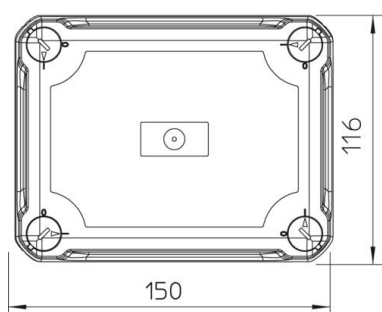

With hat profile rail.

Junction box according to DIN EN 60670. Flame-resistant to DIN EN 60695/2/11, test temperature 650 °C. Impact resistance IK07 according to DIN EN 50102. Clear internal dimensions: 136x102x74 mm

### Master data

Item number	2007772
Type	T 100 OE HD TR
Description 1	Junction box, closed
Description 2	with high transparent cover
Manufacturer	OBO
Dimension	150x116x83
Colour	Light grey; RAL 7035
Material	Polypropylene / polycarbonate
Smallest sales unit	1
Unit of quantity	Piece
Weight	23.65 kg
Weight unit	kg/100 pc.
CO2 Footprint (GWP) Cradle-to-Gate	1,2776 kg CO2e / 1 Piece

### Dimensions

Length	150 mm
Width	116 mm
Height	83 mm

### Technical data

Expandable	yes
Type of entry	None
Type of entry	Cable
Type of housing penetration	Without
Measured insulation voltage $V_i$	500 V
Equipment	Support rail
Cover	Transparent
Cover fastening	Screwed
Entry from rear	yes
Entries	None
Explosion-tested version	no
Flame-resistant	acc. to VDE 0471/DIN 695 Part 2-1, test temperature 650°C
Shape	Rectangular
Maintain electrical functions	Without
For Ex zone	Without
For Ex zone gas	Without
For Ex zone dust	Without
Halogen-free	yes
Clear internal dimensions	136x102x74 mm
With screening	no
with lid	yes
Mounting type	Wall/ceiling mounting
Nominal voltage	500 V
Sealable	yes
Protection rating	IP66
Protection rating IK code	IK07.
Permitted temperature range, max.	60 °C