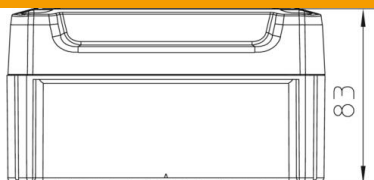

With hat profile rail.

Junction box according to DIN EN 60670. Flame-resistant to DIN EN 60695/2/11, test temperature 650 °C. Impact resistance IK07 according to DIN EN 50102. Clear internal dimensions: 136x102x74 mm

### Master data

Item number	2007772
Type	T 100 OE HD TR
Description 1	Junction box, closed
Description 2	with high transparent cover
Manufacturer	OBO
Dimension	150x116x83
Colour	Light grey; RAL 7035
Material	Polypropylene / polycarbonate
Smallest sales unit	1
Unit of quantity	Piece
Weight	23.65 kg
Weight unit	kg/100 pc.
CO2 Footprint (GWP) Cradle-to-Gate	1,2776 kg CO2e / 1 Piece

### Dimensions

Length	150 mm
Width	116 mm
Height	83 mm