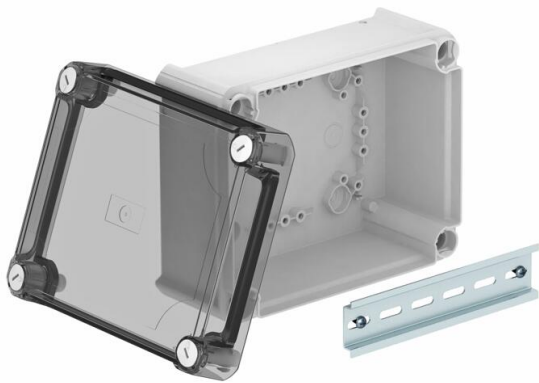

Technical data sheet

Junction box T160, closed, transparent elevated cover

Item number: 2007774

Closed junction box for the connection of cables and lines indoors and in protected outdoor areas. Rectangular design without entries. Suitable for wall and ceiling mounting and on mounting panels. With the option to fasten inside and to mount via the corner domes. High, transparent cover with quick lock, sealable. Made from halogen-free and UV-stabilized materials.

With hat profile rail.

Junction box according to DIN EN 60670. Flame-resistant to DIN EN 60695/2/11, test temperature 650 °C. Impact resistance IK04 according to DIN EN 50102. Clear internal dimensions: 176x135x84 mm

PP/PC Polypropylene / polycarbonate

Master data

Item number	2007774
Type	T 160 OE HD TR
Description 1	Junction box, closed
Description 2	with high transparent cover
Manufacturer	OBO
Dimension	190x150x94
Colour	Light grey; RAL 7035
Material	Polypropylene / polycarbonate
Smallest sales unit	1
Unit of quantity	Piece
Weight	33.92 kg
Weight unit	kg/100 pc.
CO2 Footprint (GWP) Cradle-to-Gate	1,595 kg CO2e / 1 Piece

Technical data sheet

Junction box T160, closed, transparent elevated cover

Item number: 2007774

Dimensions

Length	190 mm
Width	150 mm
Height	94 mm

Technical data

Expandable	yes
Type of entry	None
Type of entry	Cable
Type of housing penetration	Without
Measured insulation voltage V_i	500 V
Equipment	Support rail
Cover	Transparent
Cover fastening	Screwed
Entry from rear	yes
Entries	None
Explosion-tested version	no
Flame-resistant	acc. to VDE 0471/DIN 695 Part 2-1, test temperature 650°C
Shape	Rectangular
Maintain electrical functions	Without
For Ex zone	Without
For Ex zone gas	Without
For Ex zone dust	Without
Fibre-glass reinforced	yes
Halogen-free	yes
Clear internal dimensions	176x135x84 mm
With screening	no
with lid	yes
Mounting type	Wall/ceiling mounting
Nominal voltage	500 V
Sealable	yes
Protection rating	IP66
Protection rating IK code	IK05.
Permitted temperature range, max.	60 °C