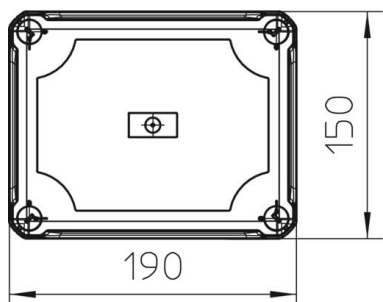

With hat profile rail.

Junction box according to DIN EN 60670. Flame-resistant to DIN EN 60695/2/11, test temperature 650 °C. Impact resistance IK04 according to DIN EN 50102. Clear internal dimensions: 176x135x84 mm

PP/PC Polypropylene / polycarbonate

Master data

Item number	2007774
Type	T 160 OE HD TR
Description 1	Junction box, closed
Description 2	with high transparent cover
Manufacturer	OBO
Dimension	190x150x94
Colour	Light grey; RAL 7035
Material	Polypropylene / polycarbonate
Smallest sales unit	1
Unit of quantity	Piece
Weight	33.92 kg
Weight unit	kg/100 pc.
CO2 Footprint (GWP) Cradle-to-Gate	1,595 kg CO2e / 1 Piece

Technical data sheet

Junction box T160, closed, transparent elevated cover

Item number: 2007774

Dimensions

Length	190 mm
Width	150 mm
Height	94 mm

Technical data

Expandable	yes
Type of entry	None
Type of entry	Cable
Type of housing penetration	Without
Measured insulation voltage V_i	500 V
Equipment	Support rail
Cover	Transparent
Cover fastening	Screwed
Entry from rear	yes
Entries	None
Explosion-tested version	no
Flame-resistant	acc. to VDE 0471/DIN 695 Part 2-1, test temperature 650°C
Shape	Rectangular
Maintain electrical functions	Without
For Ex zone	Without
For Ex zone gas	Without
For Ex zone dust	Without
Fibre-glass reinforced	yes
Halogen-free	yes
Clear internal dimensions	176x135x84 mm
With screening	no
with lid	yes
Mounting type	Wall/ceiling mounting
Nominal voltage	500 V
Sealable	yes
Protection rating	IP66
Protection rating IK code	IK05.
Permitted temperature range, max.	60 °C

Technical data sheet

Junction box T160, closed, transparent elevated cover

Item number: 2007774

Technical data

Permitted temperature range, min.	-5 °C
Transparent lid	yes
Weatherproof	no