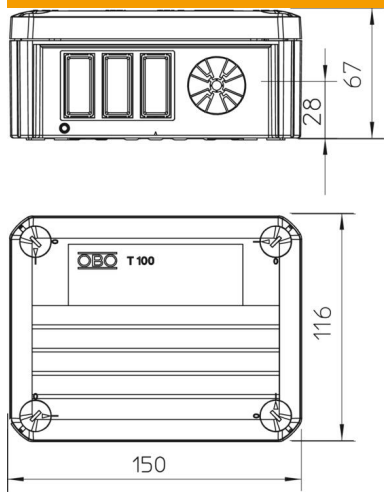

Junction box according to DIN EN 60670. Flame-resistant to DIN EN 60695/2/11, test temperature 650 °C.

Clear internal dimensions: 136x102x57 mm

PP Polypropylene

Master data

Item number	2007807
Type	T 100 WB3
Description 1	Junction box
Description 2	for 6 Wieland sockets,3-pole
Manufacturer	OBO
Dimension	150x116x67
Colour	Light grey; RAL 7035
Material	Polypropylene
Smallest sales unit	1
Unit of quantity	Piece
Weight	15.5 kg
Weight unit	kg/100 pc.
CO2 Footprint (GWP) Cradle-to-Gate	0,5886 kg CO2e / 1 Piece

Technical data sheet

Junction box T 100, without Wieland socket

Item number: 2007807

Dimensions

Length	150 mm
Width	116 mm
Height	67 mm

Technical data

Expandable	yes
No. of entries	4
Type of entry	Strain relief entries for direct penetrations for cable diameters of 7-21 mm
Type of housing penetration	Pre-marking
Measured insulation voltage V_i	500 V
Equipment	Miscellaneous
Cover	Not transparent
Cover fastening	Screwed
Entry from rear	yes
Entries	4
Explosion-tested version	no
Flame-resistant	acc. to VDE 0471/DIN 695 Part 2-1, test temperature 650°C
Shape	Rectangular
Maintain electrical functions	Without
For Ex zone	Without
For Ex zone gas	Without
For Ex zone dust	Without
Halogen-free	yes
Clear internal dimensions	136x102x57 mm
With screening	no
with lid	yes
Mounting type	Wall/ceiling mounting
Nominal cross-section, min.	2.5 mm ²
Nominal voltage	500 V
Sealable	yes
Protection rating	IP20
Permitted temperature range, max.	60 °C
Permitted temperature range, min.	-5 °C
Transparent lid	no