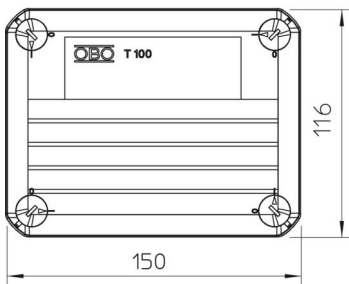

Junction box according to DIN EN 60670. Flame-resistant to DIN EN 60695/2/11, test temperature 650 °C.

Clear internal dimensions: 136x102x57 mm

**PP** Polypropylene

### Master data

Item number	2007809
Type	T 100 WB 2S3
Description 1	Junction box
Description 2	with Wieland sockets 2s3p
Manufacturer	OBO
Dimension	150x116x67
Colour	Light grey; RAL 7035
Material	Polypropylene
Smallest sales unit	1
Unit of quantity	Piece
Weight	20.5 kg
Weight unit	kg/100 pc.
CO2 Footprint (GWP) Cradle-to-Gate	0,6448 kg CO2e / 1 Piece

### Dimensions

Length	150 mm
Width	116 mm
Height	67 mm

### Technical data

Expandable	yes
No. of entries	4
Type of entry	Strain relief entries for direct penetrations for cable diameters of 7–21 mm
Type of housing penetration	Pre-marking
Measured insulation voltage $V_i$	500 V
Equipment	Miscellaneous
Cover	Not transparent
Cover fastening	Screwed
Entry from rear	yes
Entries	4
Explosion-tested version	no
Flame-resistant	acc. to VDE 0471/DIN 695 Part 2-1, test temperature 650°C
Shape	Rectangular
Maintain electrical functions	Without
For Ex zone	Without
For Ex zone gas	Without
For Ex zone dust	Without
Halogen-free	yes
Clear internal dimensions	136x102x57 mm
With screening	no
with lid	yes
Nominal cross-section, min.	2.5 mm <sup>2</sup>
Nominal voltage	500 V
Sealable	yes
Protection rating	IP20
Permitted temperature range, max.	60 °C
Permitted temperature range, min.	-5 °C
Transparent lid	no
Weatherproof	no