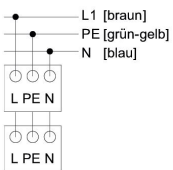

### Technical data

Expandable	yes
No. of entries	4
Type of entry	Strain relief entries for direct penetrations for cable diameters of 7–21 mm
Type of housing penetration	Pre-marking
Measured insulation voltage $V_i$	500 V
Equipment	Miscellaneous
Cover	Not transparent
Cover fastening	Screwed
Entry from rear	yes
Entries	4
Explosion-tested version	no
Flame-resistant	acc. to VDE 0471/DIN 695 Part 2-1, test temperature 650°C
Shape	Rectangular
Maintain electrical functions	Without
For Ex zone	Without
For Ex zone gas	Without
For Ex zone dust	Without
Halogen-free	yes
Clear internal dimensions	136x102x57 mm
With screening	no
with lid	yes
Nominal cross-section, min.	2.5 mm <sup>2</sup>
Nominal voltage	500 V
Sealable	yes
Protection rating	IP20
Permitted temperature range, max.	60 °C
Permitted temperature range, min.	-5 °C
Transparent lid	no
Weatherproof	no