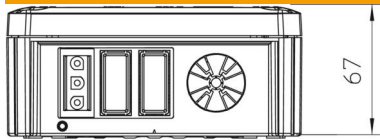

### Master data

Item number	2007809
Type	T 100 WB 2S3
Description 1	Junction box
Description 2	with Wieland sockets 2s3p
Manufacturer	OBO
Dimension	150x116x67
Colour	Light grey; RAL 7035
Material	Polypropylene
Smallest sales unit	1
Unit of quantity	Piece
Weight	20.5 kg
Weight unit	kg/100 pc.
CO2 Footprint (GWP) Cradle-to-Gate	0,6448 kg CO2e / 1 Piece

### Dimensions

Length	150 mm
Width	116 mm
Height	67 mm

### Technical data

Expandable	yes
No. of entries	4
Type of entry	Strain relief entries for direct penetrations for cable diameters of 7–21 mm
Type of housing penetration	Pre-marking
Measured insulation voltage $V_i$	500 V
Equipment	Miscellaneous
Cover	Not transparent
Cover fastening	Screwed
Entry from rear	yes
Entries	4
Explosion-tested version	no
Flame-resistant	acc. to VDE 0471/DIN 695 Part 2-1, test temperature 650°C
Shape	Rectangular
Maintain electrical functions	Without
For Ex zone	Without
For Ex zone gas	Without
For Ex zone dust	Without
Halogen-free	yes
Clear internal dimensions	136x102x57 mm
With screening	no
with lid	yes
Nominal cross-section, min.	2.5 mm <sup>2</sup>
Nominal voltage	500 V
Sealable	yes
Protection rating	IP20
Permitted temperature range, max.	60 °C
Permitted temperature range, min.	-5 °C
Transparent lid	no
Weatherproof	no