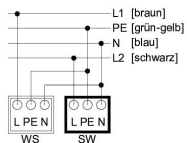

Junction box according to DIN EN 60670. Flame-resistant to DIN EN 60695/2/11, test temperature 650 °C.

Clear internal dimensions: 136x102x57 mm

PP Polypropylene

Master data

Item number	2007815
Type	T 100 WB 1W3 1S3
Description 1	Junction box
Description 2	with Wieland sockets 1w3p+1s3p
Manufacturer	OBO
Dimension	150x116x67
Colour	Light grey; RAL 7035
Material	Polypropylene
Smallest sales unit	1
Unit of quantity	Piece
Weight	21.6 kg
Weight unit	kg/100 pc.
CO2 Footprint (GWP) Cradle-to-Gate	0,6146 kg CO2e / 1 Piece

Technical data sheet

Junction box T100, with Wieland socket 1w3p+1s3p

Item number: 2007815

Dimensions

Length	150 mm
Width	116 mm
Height	67 mm

Technical data

Expandable	yes
No. of entries	4
Type of entry	Strain relief entries for direct penetrations for cable diameters of 7-21 mm
Type of housing penetration	Pre-marking
Measured insulation voltage V_i	500 V
Equipment	Miscellaneous
Cover	Not transparent
Cover fastening	Screwed
Entry from rear	yes
Entries	4
Explosion-tested version	no
Flame-resistant	acc. to VDE 0471/DIN 695 Part 2-1, test temperature 650°C
Shape	Rectangular
Maintain electrical functions	Without
For Ex zone	Without
For Ex zone gas	Without
For Ex zone dust	Without
Halogen-free	yes
Clear internal dimensions	136x102x57 mm
With screening	no
with lid	yes
Nominal cross-section, min.	2.5 mm ²
Nominal voltage	500 V
Sealable	yes
Protection rating	IP20
Permitted temperature range, max.	60 °C
Permitted temperature range, min.	-5 °C
Transparent lid	no
Weatherproof	no