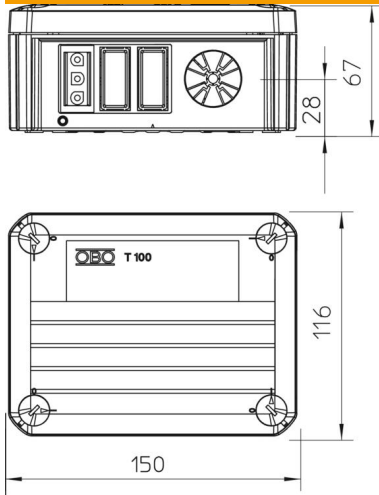

Junction box according to DIN EN 60670. Flame-resistant to DIN EN 60695/2/11, test temperature 650 °C.

Clear internal dimensions: 136x102x57 mm

PP Polypropylene

Master data

Item number	2007815
Type	T 100 WB 1W3 1S3
Description 1	Junction box
Description 2	with Wieland sockets 1w3p+1s3p
Manufacturer	OBO
Dimension	150x116x67
Colour	Light grey; RAL 7035
Material	Polypropylene
Smallest sales unit	1
Unit of quantity	Piece
Weight	21.6 kg
Weight unit	kg/100 pc.
CO2 Footprint (GWP) Cradle-to-Gate	0,6146 kg CO2e / 1 Piece

Technical data sheet

Junction box T100, with Wieland socket 1w3p+1s3p

Item number: 2007815

Dimensions

Length	150 mm
Width	116 mm
Height	67 mm

Technical data

Expandable	yes
No. of entries	4
Type of entry	Strain relief entries for direct penetrations for cable diameters of 7-21 mm
Type of housing penetration	Pre-marking
Measured insulation voltage V_i	500 V
Equipment	Miscellaneous
Cover	Not transparent
Cover fastening	Screwed
Entry from rear	yes
Entries	4
Explosion-tested version	no
Flame-resistant	acc. to VDE 0471/DIN 695 Part 2-1, test temperature 650°C
Shape	Rectangular
Maintain electrical functions	Without
For Ex zone	Without
For Ex zone gas	Without
For Ex zone dust	Without
Halogen-free	yes
Clear internal dimensions	136x102x57 mm
With screening	no
with lid	yes
Nominal cross-section, min.	2.5 mm ²
Nominal voltage	500 V
Sealable	yes
Protection rating	IP20
Permitted temperature range, max.	60 °C
Permitted temperature range, min.	-5 °C
Transparent lid	no
Weatherproof	no