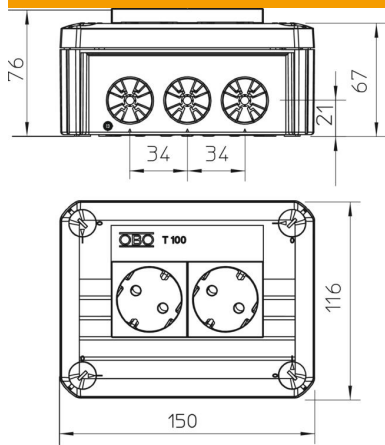

Junction box according to DIN EN 60670. Flame-resistant to DIN EN 60695/2/11, test temperature 650 °C.
Clear internal dimensions: 136x102x57 mm

PP Polypropylene

Master data

Item number	2007821
Type	T 100 2MSD WS
Description 1	Junction box
Description 2	with 2 sockets 33° white
Manufacturer	OBO
Dimension	150x116x67
Colour	Light grey; RAL 7035
Material	Polypropylene
Smallest sales unit	1
Unit of quantity	Piece
Weight	25.85 kg
Weight unit	kg/100 pc.
CO2 Footprint (GWP) Cradle-to-Gate	1,1464 kg CO2e / 1 Piece

Technical data sheet

Junction box T100, 2 Modul 45 sockets in cover, 1-pin

Item number: 2007821

Dimensions

Length	150 mm
Width	116 mm
Height	67 mm

Technical data

Expandable	yes
No. of entries	10
Type of entry	Strain relief entries for direct penetration
Type of entry	Cable
Type of housing penetration	Pre-marking
Measured insulation voltage V_i	500 V
Equipment	Miscellaneous
Cover	Not transparent
Cover fastening	Screwed
Entry from rear	yes
Entries	10
Explosion-tested version	no
Flame-resistant	Acc. to VDE 0471/DIN 695 Part 2-1, test temperature 750 °C
Shape	Rectangular
Maintain electrical functions	Without
For Ex zone	Without
For Ex zone gas	Without
For Ex zone dust	Without
Halogen-free	yes
Clear internal dimensions	136x102x57 mm
With screening	no
with lid	yes
Nominal cross-section, min.	2.5 mm ²
Nominal voltage	500 V
Sealable	yes
Protection rating	IP30
Permitted temperature range, max.	60 °C
Permitted temperature range, min.	-5 °C
Transparent lid	no
Weatherproof	no