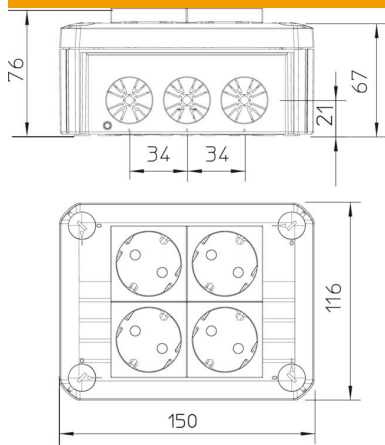

Junction box according to DIN EN 60670. Flame-resistant to DIN EN 60695/2/11, test temperature 650 °C.

Clear internal dimensions: 136x102x57 mm

PP Polypropylene

Master data

Item number	2007825
Type	T 100 4MSD WS
Description 1	Junction box
Description 2	4 sockets 33° white, 2+2
Manufacturer	OBO
Dimension	150x116x67
Colour	Light grey; RAL 7035
Material	Polypropylene
Smallest sales unit	1
Unit of quantity	Piece
Weight	35.2 kg
Weight unit	kg/100 pc.
CO2 Footprint (GWP) Cradle-to-Gate	1,476 kg CO2e / 1 Piece

Technical data sheet

Junction box T100, 4 Modul 45 sockets in cover, 2-pin

Item number: 2007825

Dimensions

Length	150 mm
Width	116 mm
Height	67 mm

Technical data

Expandable	yes
No. of entries	10
Type of entry	Strain relief entries for direct penetration
Type of entry	Cable
Type of housing penetration	Pre-marking
Measured insulation voltage V_i	500 V
Equipment	Miscellaneous
Cover	Not transparent
Cover fastening	Screwed
Entry from rear	yes
Entries	10
Explosion-tested version	no
Flame-resistant	Acc. to VDE 0471/DIN 695 Part 2-1, test temperature 750 °C
Shape	Rectangular
Maintain electrical functions	Without
For Ex zone	Without
For Ex zone gas	Without
For Ex zone dust	Without
Halogen-free	yes
Clear internal dimensions	136x102x57 mm
With screening	no
with lid	yes
Nominal cross-section, min.	2.5 mm ²
Nominal voltage	500 V
Sealable	yes
Protection rating	IP30
Permitted temperature range, max.	60 °C
Permitted temperature range, min.	-5 °C
Transparent lid	no
Weatherproof	no