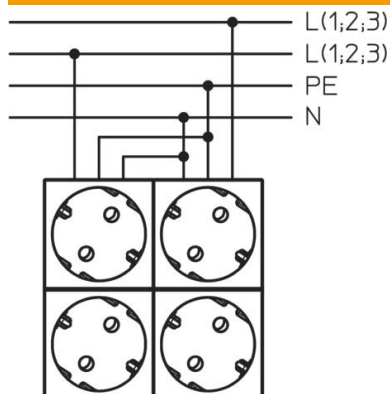

Technical data sheet

Junction box T100, 4 Modul 45 sockets in cover, 2-pin

Item number: 2007825

Junction box for the connection of cables indoors and in protected outdoor areas. Rectangular design with knock-out entries to the sides and knock-out entries in the bottom. Suitable for wall and ceiling mounting and on mounting panels. With the option to fasten inside and to mount via the corner domes. Cover with quick-lock, sealable with retainer and 4 Modul 45 sockets. Made from halogen-free and UV-resistant materials.

Technical data sheet

Junction box T100, 4 Modul 45 sockets in cover, 2-pin

Item number: 2007825

Dimensions

Length	150 mm
Width	116 mm
Height	67 mm

Technical data

Expandable	yes
No. of entries	10
Type of entry	Strain relief entries for direct penetration
Type of entry	Cable
Type of housing penetration	Pre-marking
Measured insulation voltage V_i	500 V
Equipment	Miscellaneous
Cover	Not transparent
Cover fastening	Screwed
Entry from rear	yes
Entries	10
Explosion-tested version	no
Flame-resistant	Acc. to VDE 0471/DIN 695 Part 2-1, test temperature 750 °C
Shape	Rectangular
Maintain electrical functions	Without
For Ex zone	Without
For Ex zone gas	Without
For Ex zone dust	Without
Halogen-free	yes
Clear internal dimensions	136x102x57 mm
With screening	no
with lid	yes
Nominal cross-section, min.	2.5 mm ²
Nominal voltage	500 V
Sealable	yes
Protection rating	IP30
Permitted temperature range, max.	60 °C
Permitted temperature range, min.	-5 °C
Transparent lid	no
Weatherproof	no