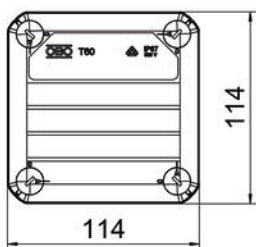

Junction box according to DIN EN 60670. Flame-resistant to DIN EN 60695/2/11, test temperature 650 °C. Impact resistance IK07 according to DIN EN 50102.

Clear internal dimensions: 100x100x48 mm

PP Polypropylene

Master data

Item number	2007910
Type	T 60 M20
Description 1	Junction box
Description 2	M20 entry
Manufacturer	OBO
Dimension	114x114x57
Colour	Light grey; RAL 7035
Material	Polypropylene
Smallest sales unit	5
Unit of quantity	Piece
Weight	12.1 kg
Weight unit	kg/100 pc.
CO2 Footprint (GWP) Cradle-to-Gate	0,5616 kg CO2e / 1 Piece

Technical data sheet

Junction box T60, with knock-out entries

Item number: 2007910

Dimensions

Length	114 mm
Width	114 mm
Height	57 mm

Technical data

Expandable	yes
No. of entries	7
Type of entry	Plug-in seal
Type of entry	Gland
Type of housing penetration	Pre-marking
Measured insulation voltage V_i	500 V
Equipment	Without
Cover	Not transparent
Cover fastening	Screwed
Entry from rear	yes
Entries	7 x Ø20
Explosion-tested version	no
Flame-resistant	acc. to VDE 0471/DIN 695 Part 2-1, test temperature 650°C
Shape	Square
Maintain electrical functions	Without
For Ex zone	Without
For Ex zone gas	Without
For Ex zone dust	Without
Fibre-glass reinforced	no
Halogen-free	yes
Clear internal dimensions	100x100x48 mm
With screening	no
with lid	yes
Mounting type	Wall/ceiling mounting
Nominal cross-section, min.	6 mm ²
Nominal voltage	500 V
Sealable	yes
Protection rating	IP67
Protection rating IK code	IK07.
Permitted temperature range, max.	60 °C
Permitted temperature range, min.	-5 °C
Transparent lid	no
Weatherproof	no