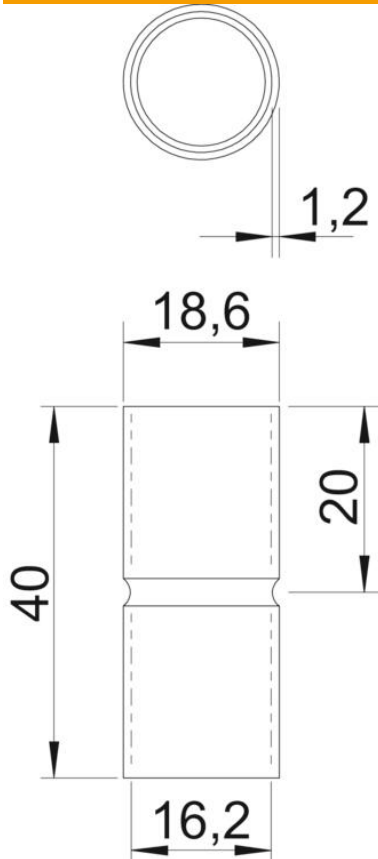

Technical data sheet

Aluminium sleeve, without thread

Item number: 2046022

Accessory part: plug-in sleeve for the connections between electrical installation pipes. With burr-free inner wall.

Alu Aluminium

Master data

Item number	2046022
Type	SV16W ALU
Description 1	Aluminium connection coupler
Description 2	without thread
Manufacturer	OBO
Dimension	Ø16mm
Material	Aluminium
Smallest sales unit	50
Unit of quantity	Piece
Weight	0.7 kg
Weight unit	kg/100 pc.

Technical data sheet

Aluminium sleeve, without thread

Item number: 2046022

Dimensions

Length	40 mm
Dimension D	18.6 mm
Dimension d	16.2 mm
Dimension L	40 mm
Dimension l	20 mm
Dimension t	1.2 mm

Technical data

Version for pipe diameter	16 mm
Size	16
Halogen-free	yes
With inspection opening and lid	no
Brushed surface	no
Polished surface	no
Permitted temperature range, max.	250 °C
Permitted temperature range, min.	-45 °C
Two-part	no