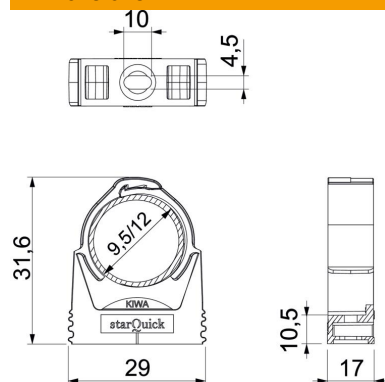

Technical data sheet

starQuick clip

Item number: 2146053

Highly stable clip to accept plastic and metal electrical and sanitary pipes, as well as the Quick Pipe electrical installation pipe. Universal fastening options on walls, ceilings and steel structures, both indoors and outdoors. Flexible clamping range of several millimetres. Toolless pipe mounting. Can be arranged to up to Ø 28 mm, also with OBO Quick starQuick clip. For high load values, can be combined with double bracket. Can be mounted on profile rails for variable spacings and numbers of clips.

PA Polyamide

Master data

Item number	2146053
Type	SQ-10 LGR
Description 1	starQuick clip
Manufacturer	OBO
Dimension	9,5-12mm
Colour	Light grey; RAL 7035
Material	Polyamide
Smallest sales unit	100
Unit of quantity	Piece
Weight	0.568 kg
Weight unit	kg/100 pc.

Technical data sheet

starQuick clip

Item number: 2146053

Dimensions

Dimension A	29 mm
Dimension B	17 mm
Dimension E	10 mm
Dimension F	4.5 mm
Dimension h	10.5 mm
Dimension H	31.6 mm

Technical data

Expandable	yes
Number of cables/pipes	1
Fastening type	Screw hole
Breaking load	0.5 kN
Flame-resistant	acc. to VDE 0471/DIN 695 Part 2-1, test temperature 650°C
Closed	yes
Halogen-free	yes
With inlay	no
Nominal size	10
Snap system	yes
Quick clip installation	Duchgangsloch mit starQuick-Mutter M6 oder M8
Clamping range D, max.	12 mm
Clamping range D, min.	9.5 mm
UV-resistant	yes