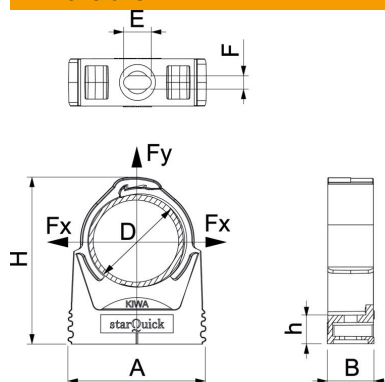

### Master data

Item number	2146164
Type	SQ-20 SW
Description 1	starQuick clip
Manufacturer	OBO
Dimension	19,5-23,5mm
Colour	Jet black; RAL 9005
Material	Polypropylene
Smallest sales unit	50
Unit of quantity	Piece
Weight	0.848 kg
Weight unit	kg/100 pc.

### Dimensions

Dimension A	29 mm
Dimension B	17 mm
Dimension E	10 mm
Dimension F	4.5 mm
Dimension h	10.5 mm
Dimension H	43.5 mm

### Technical data

Expandable	yes
Number of cables/pipes	1
Fastening type	Screw hole
Breaking load	0.8 kN
Closed	yes
Halogen-free	yes
With inlay	no
Nominal size	20-23
Quick clip installation	Duchgangsloch mit starQuick-Mutter M6 oder M8
Clamping range D, max.	23.5 mm
Clamping range D, min.	19.5 mm
UV-resistant	yes