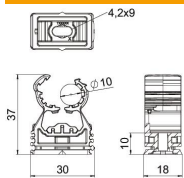

Technical data sheet

proQuick clip, light grey

Item number: 2147302

Highly stressable clip for accepting plastic or metal electrical and sanitary pipes as well as the electrical installation pipe Quick pipe. Universal fastening options on walls, ceilings and steel constructions, both indoors and outdoors. Flexible clamping range of several millimetres. Toolless pipe mounting. Connectable to each other to \varnothing 28 mm, also with OBO Quick clip or starQuick clip. For variable distances and clip quantity mountable on a profile rail.

PA Polyamide

Master data

Item number	2147302
Type	PQ-10 LGR
Description 1	proQuick clip
Manufacturer	OBO
Dimension	9,5-12mm
Colour	Light grey; RAL 7035
Material	Polyamide
Smallest sales unit	100
Unit of quantity	Piece
Weight	0.565 kg
Weight unit	kg/100 pc.

Technical data sheet

proQuick clip, light grey

Item number: 2147302

Dimensions

Technical data

Expandable	yes
Number of cables/pipes	1
Fastening type	Screw hole
Breaking load	0.5 kN
Closed	yes
Halogen-free	yes
With inlay	no
Nominal size	10
Snap system	yes
Pipe/cable diameter, max.	12 mm
Pipe/cable diameter, min.	9.5 mm
Clamping range D, max.	12 mm
Clamping range D, min.	9.5 mm
UV-resistant	yes