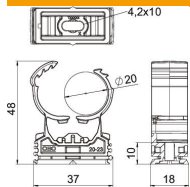

PA Polyamide

Master data

Item number	2147340
Type	PQ-20 SW
Description 1	proQuick clip
Manufacturer	OBO
Dimension	19,5-23,5mm
Colour	Jet black; RAL 9005
Material	Polyamide
Smallest sales unit	50
Unit of quantity	Piece
Weight	0.74 kg
Weight unit	kg/100 pc.

Technical data sheet

proQuick clip, jet black

Item number: 2147340

Dimensions

Technical data

Expandable	yes
Number of cables/pipes	1
Fastening type	Screw hole
Breaking load	0.8 kN
Closed	yes
Halogen-free	yes
With inlay	no
Nominal size	20-23
Snap system	yes
Pipe/cable diameter, max.	23.5 mm
Pipe/cable diameter, min.	19.5 mm
Clamping range D, max.	23.5 mm
Clamping range D, min.	19.5 mm
UV-resistant	yes