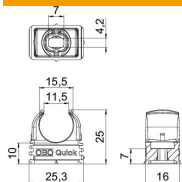

Technical data sheet

Quick clip, black

Item number: 2149559

Flush-mounted clip to accept metric steel armoured pipes and heavy-duty insulating pipes, as well as Quick-Pipe® electrical installation pipes. Universal fastening options on walls and ceilings, both in indoor and protected outdoor areas. With slot for side alignment during mounting with wood screw or knock-in anchor. Toolless pipe mounting. Can also be arranged with OBO Multi-Quick or proQuick clip. M16 - M32 size can be screwed onto M6 thread. Recommended fastening spacing 50–60 cm, for max. extraction values F at a room temperature of 20 °C, see the table.

PP Polypropylene

Master data

Item number	2149559
Type	2955 M16 SW
Description 1	Quick clip
Manufacturer	OBO
Dimension	M16
Colour	Jet black; RAL 9005
Material	Polypropylene
Smallest sales unit	100
Unit of quantity	Piece
Weight	0.252 kg
Weight unit	kg/100 pc.
CO2 Footprint (GWP) Cradle-to-Gate	0,0124 kg CO2e / 1 Piece

Technical data sheet

Quick clip, black

Item number: 2149559

Dimensions

Dimension A	25.3 mm
Dimension B	16 mm
Dimension C	11,5 mm
Dimension D	15.5 mm
Dimension E	7 mm
Dimension F	4.2 mm
Dimension h	10 mm
Dimension H	25 mm

Technical data

Expandable	yes
Number of cables/pipes	1
Pull-out value	65 N
Fastening type	Screw hole
Closed	no
Halogen-free	yes
With inlay	no
Nominal size	M16
Quick clip installation	Durchgangsloch, auf M6 Gewinde aufschraubbar
UV-resistant	no