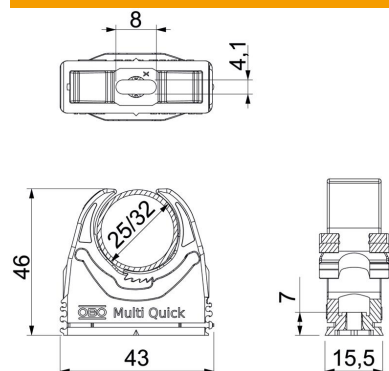

### Master data

Item number	2153734
Type	M-Quick M32 LGR
Description 1	Multi-Quick clip
Manufacturer	OBO
Dimension	25-32mm
Colour	Light grey; RAL 7035
Material	Polyamide
Smallest sales unit	50
Unit of quantity	Piece
Weight	1.39 kg
Weight unit	kg/100 pc.
CO2 Footprint (GWP) Cradle-to-Gate	0,0591 kg CO2e / 1 Piece

### Dimensions

Dimension A	43 mm
Dimension B	15.5 mm
Dimension E	8 mm
Dimension F	4.1 mm
Dimension h	7 mm
Dimension H	46 mm

### Technical data

Expandable	yes
Number of cables/pipes	1
Pull-out value	60 N
Fastening type	Screw hole
Flame-resistant	acc. to VDE 0471/DIN 695 Part 2-1, test temperature 650°C
Closed	no
Halogen-free	yes
With inlay	no
Snap system	yes
Quick clip installation	Durchgangsloch, auf M6 Gewinde aufschraubbar
Clamping range D, max.	32 mm
Clamping range D, min.	25 mm
UV-resistant	no