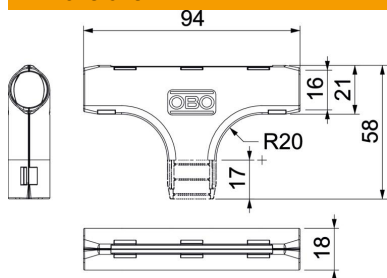

Technical data sheet

Quick pipe T piece, light grey

Item number: 2153839

Fitting for plastic electrical installation pipes to create T branches. Suitable for Quick pipe pipes or corrugated pipes. Toolless closing and opening. Can be used in a temperature range of -25 to +60 °C.

PP Polypropylene

Master data

Item number	2153839
Type	3000 TMS M16 LGR
Description 1	Quick pipe T piece
Manufacturer	OBO
Dimension	M16
Colour	Light grey; RAL 7035
Material	Polypropylene
Smallest sales unit	10
Unit of quantity	Piece
Weight	0.798 kg
Weight unit	kg/100 pc.
CO2 Footprint (GWP) Cradle-to-Gate	0,0511 kg CO2e / 1 Piece

Technical data sheet

Quick pipe T piece, light grey

Item number: 2153839

Dimensions

Dimension B	21 mm
Dimension B2	94 mm
Dimension d	16 mm
Dimension L	58 mm
Dimension L1	17 mm
Dimension R	20 mm

Technical data

Version for	Connector
Shape	T piece
Size	M16
Halogen-free	yes
With sleeve	no
Brushed surface	no
Polished surface	no
Permitted temperature range, max.	60 °C
Permitted temperature range, min.	0 °C