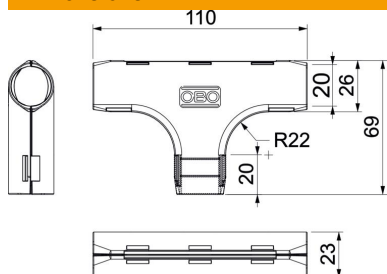

### Master data

|                                    |                          |
|------------------------------------|--------------------------|
| Item number                        | 2153841                  |
| Type                               | 3000 TMS M20 LGR         |
| Description 1                      | Quick pipe T piece       |
| Manufacturer                       | OBO                      |
| Dimension                          | M20                      |
| Colour                             | Light grey; RAL 7035     |
| Material                           | Polypropylene            |
| Smallest sales unit                | 5                        |
| Unit of quantity                   | Piece                    |
| Weight                             | 1.401 kg                 |
| Weight unit                        | kg/100 pc.               |
| CO2 Footprint (GWP) Cradle-to-Gate | 0,0899 kg CO2e / 1 Piece |

### Dimensions

|              |        |
|--------------|--------|
| Dimension B  | 26 mm  |
| Dimension B2 | 110 mm |
| Dimension d  | 20 mm  |
| Dimension L  | 69 mm  |
| Dimension L1 | 20 mm  |
| Dimension R  | 22 mm  |

### Technical data

|                                   |           |
|-----------------------------------|-----------|
| Version for                       | Connector |
| Shape                             | T piece   |
| Size                              | M20       |
| Halogen-free                      | yes       |
| With sleeve                       | no        |
| Brushed surface                   | no        |
| Polished surface                  | no        |
| Permitted temperature range, max. | 60 °C     |
| Permitted temperature range, min. | 0 °C      |