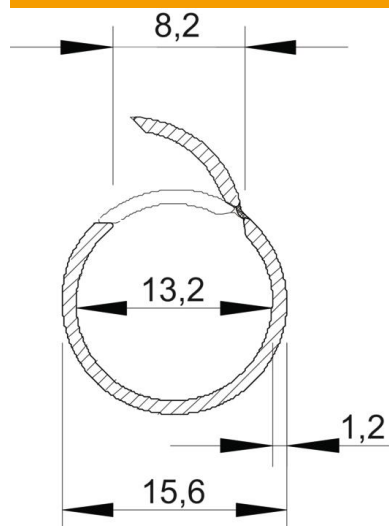

Technical data sheet

Set of Quick clips and Quick pipe pipes

Item number: 2154501

Set consisting of Quick pipe electrical installation pipes and Quick clip surface-mounted clips. For surface-mounted routing of cables in interiors and protected outdoor areas. Universal fastening on wall and ceiling. Comprises 50 m of pipe with each pipe 2 metres in length and 156 Quick clips. Can be used in a temperature range of -25 to + 60 °C.

PVC Polyvinylchloride

Master data

Item number	2154501
Type	2954 M16 LGR
Description 1	Quick-Pipe set
Description 2	Quick trunking + Quick clip
Manufacturer	OBO
Dimension	M16
Colour	Light grey; RAL 7035
Material	Polyvinylchloride
Smallest sales unit	1
Unit of quantity	Piece
Weight	444 kg
Weight unit	kg/100 pc.
CO2 Footprint (GWP) Cradle-to-Gate	9,7388 kg CO2e / 1 Piece

Technical data sheet

Set of Quick clips and Quick pipe pipes

Item number: 2154501

Dimensions

Dimension C	8,2 mm
Dimension D	15,6 mm
Dimension t	1,2 mm

Technical data

Surface-mounted	yes
Flame-resistant version	no
Concrete installation	yes
Size	M16
Halogen-free	no
Installation on wood	yes
Installation in the earth	no
Installation outdoors	no
Classification code	0
Machines and system installation	yes
With sleeve	no
Permitted temperature range, max.	60 °C
Permitted temperature range, min.	-25 °C
Underfloor installation (screed)	no
Concealed	no