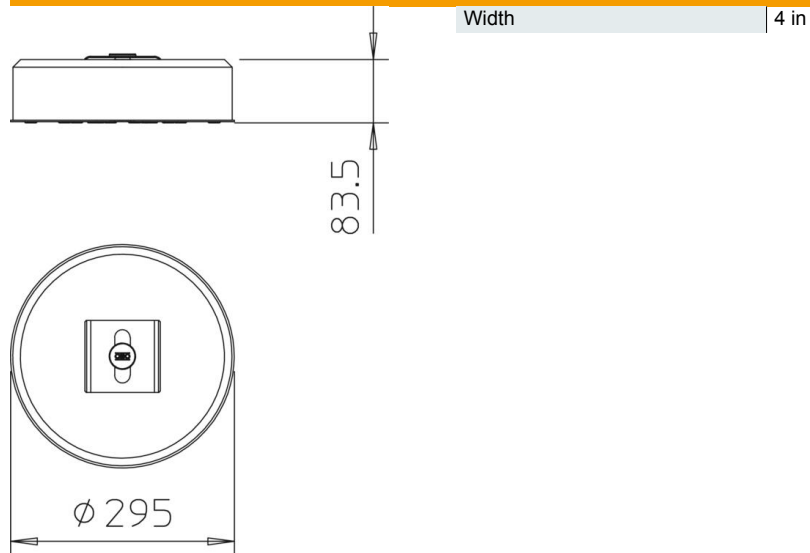

### Master data

Item number	5403101
Type	TrayFix-10-L
Description 1	Cable tray fastening set
Description 2	Including FangFix block
Manufacturer	OBO
Dimension	295x295x84
Smallest sales unit	1
Unit of quantity	Piece
Weight	1181 kg
Weight unit	kg/100 pc.
CO2 Footprint (GWP) Cradle-to-Gate	3,7649 kg CO2e / 1 Piece

## Dimensions

## Technical data

From tray width | 100 mm