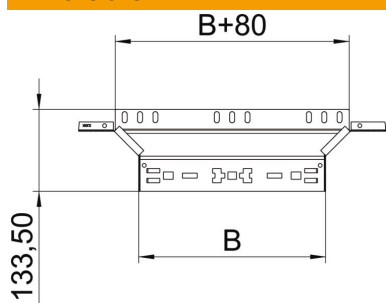

### Master data

Item number	6041270
Type	RAAM 610 A2
Description 1	Add-on tee
Description 2	with quick connector
Manufacturer	OBO
Dimension	60x100
Material	Stainless steel 1.4301
Surface	Bright, treated
Surface standard	
Smallest sales unit	1
Unit of quantity	Piece
Weight	37.7 kg
Weight unit	kg/100 pc.

### Dimensions

Width	100 mm
Height	60 mm
Plate thickness	1.25 mm
Dimension B	100 mm