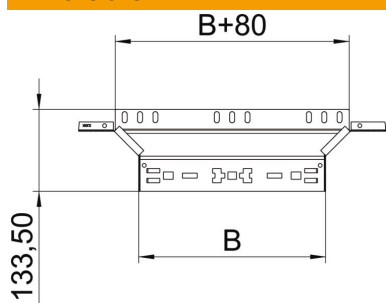

Technical data sheet

Magic add-on tee 60 A4

Item number: 6041300

Add-on tee with quick connector system. For all cable tray types of 60 mm side height.

A4 Stainless steel

2B Bright, treated

Master data

Item number	6041300
Type	RAAM 650 A4
Description 1	Add-on tee
Description 2	with quick connector
Manufacturer	OBO
Dimension	60x500
Material	Stainless steel 1.4571
Surface	Bright, treated
Surface standard	
Smallest sales unit	1
Unit of quantity	Piece
Weight	89.3 kg
Weight unit	kg/100 pc.

Technical data sheet

Magic add-on tee 60 A4

Item number: 6041300

Dimensions

Width	500 mm
Height	60 mm
Plate thickness	1.25 mm
Dimension B	500 mm

Technical data

Bend (angle)	90°
Connector version	Integrated connector
Maintain electrical functions	no
Material thickness, floor plate	1.25 mm
NATO hole pattern	no
Change of direction	Horizontal
Rustproof steel, pickled	no
Wide-span version	no
Type of connector, cable support system	Click fastening
Rail thickness	1.25 mm