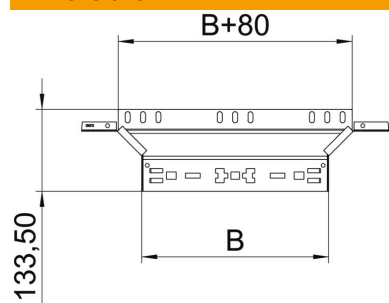

Technical data sheet

Magic add-on tee 85 FS

Item number: 6041570

Add-on tee with quick connector system. For all cable tray types of 85 mm side height.

St Steel

FS Strip galvanized

Master data

Item number	6041570
Type	RAAM 810 FS
Description 1	Add-on tee
Description 2	with quick connector
Manufacturer	OBO
Dimension	85x100
Material	Steel
Surface	Strip galvanized
Surface standard	DIN EN 10346
Smallest sales unit	1
Unit of quantity	Piece
Weight	45.7 kg
Weight unit	kg/100 pc.

Technical data sheet

Magic add-on tee 85 FS

Item number: 6041570

Dimensions

Width	100 mm
Height	85 mm
Plate thickness	1.25 mm
Dimension B	100 mm

Technical data

Bend (angle)	90°
Connector version	Integrated connector
Maintain electrical functions	no
Material thickness, floor plate	1.25 mm
NATO hole pattern	no
Change of direction	Horizontal
Rustproof steel, pickled	no
Wide-span version	no
Type of connector, cable support system	Click fastening
Rail thickness	1.25 mm