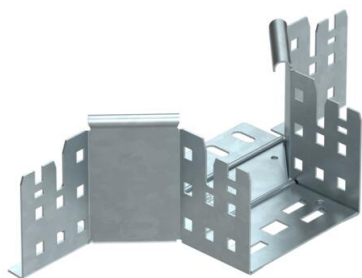

Technical data sheet

Magic add-on tee 85 FT

Item number: 6041590

Add-on tee with quick connector system. For all cable tray types of 85 mm side height.

St Steel

FT Hot-dip galvanised

Master data

Item number	6041590
Type	RAAM 810 FT
Description 1	Add-on tee
Description 2	with quick connector
Manufacturer	OBO
Dimension	85x100
Material	Steel
Surface	Hot-dip galvanised
Surface standard	DIN EN ISO 1461
Smallest sales unit	1
Unit of quantity	Piece
Weight	49 kg
Weight unit	kg/100 pc.

Technical data sheet

Magic add-on tee 85 FT

Item number: 6041590

Dimensions

Width	100 mm
Height	85 mm
Plate thickness	1.25 mm
Dimension B	100 mm

Technical data

Bend (angle)	90°
Connector version	Integrated connector
Maintain electrical functions	no
Material thickness, floor plate	1.25 mm
NATO hole pattern	no
Change of direction	Horizontal
Rustproof steel, pickled	no
Wide-span version	no
Type of connector, cable support system	Click fastening
Rail thickness	1.25 mm