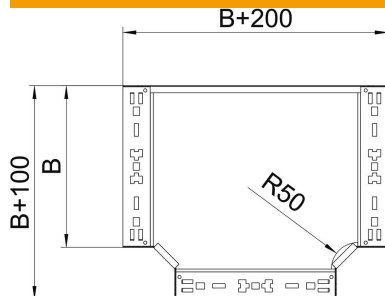

Technical data sheet

Magic tee 85 FS

Item number: 6041666

Tee with quick connector system. For all cable tray types of 85 mm side height.

St Steel

FS Strip galvanized

Master data

Item number	6041666
Type	RTM 840 FS
Description 1	T-branch piece
Description 2	with quick connector
Manufacturer	OBO
Dimension	85x400
Material	Steel
Surface	Strip galvanized
Surface standard	DIN EN 10346
Smallest sales unit	1
Unit of quantity	Piece
Weight	358.1 kg
Weight unit	kg/100 pc.
CO2 Footprint (GWP) Cradle-to-Gate	12,7175 kg COe / 1 Piece

Technical data sheet

Magic tee 85 FS

Item number: 6041666

Dimensions

Width	400 mm
Height	85 mm
Plate thickness	1.25 mm
Dimension B	400 mm

Technical data

Bend (angle)	90°
Connector version	Integrated connector
Maintain electrical functions	no
NATO hole pattern	no
Change of direction	Horizontal
Rustproof steel, pickled	no
Wide-span version	no
Type of connector, cable support system	Screwed
Rail thickness	1.25 mm