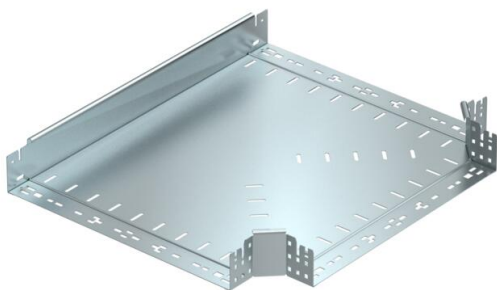

Technical data sheet

Magic tee 85 FS

Item number: 6041666

Tee with quick connector system. For all cable tray types of 85 mm side height.

St Steel

FS Strip galvanized

Master data

Item number	6041666
Type	RTM 840 FS
Description 1	T-branch piece
Description 2	with quick connector
Manufacturer	OBO
Dimension	85x400
Material	Steel
Surface	Strip galvanized
Surface standard	DIN EN 10346
Smallest sales unit	1
Unit of quantity	Piece
Weight	358.1 kg
Weight unit	kg/100 pc.
CO2 Footprint (GWP) Cradle-to-Gate	12,7175 kg COe / 1 Piece

Technical data sheet

Magic tee 85 FS

Item number: 6041666

Dimensions

Width	400 mm
Height	85 mm
Plate thickness	1.25 mm
Dimension B	400 mm

Technical data

Bend (angle)	90°
Connector version	Integrated connector
Maintain electrical functions	no
NATO hole pattern	no
Change of direction	Horizontal
Rustproof steel, pickled	no
Wide-span version	no
Type of connector, cable support system	Screwed
Rail thickness	1.25 mm