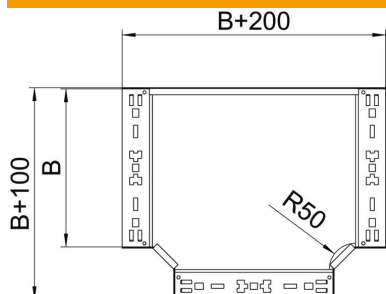

Technical data sheet

Magic tee 85 FT

Item number: 6041680

Tee with quick connector system. For all cable tray types of 85 mm side height.

- St** Steel
- FT** Hot-dip galvanised

Master data

Item number	6041680
Type	RTM 810 FT
Description 1	T-branch piece
Description 2	with quick connector
Manufacturer	OBO
Dimension	85x100
Material	Steel
Surface	Hot-dip galvanised
Surface standard	DIN EN ISO 1461
Smallest sales unit	1
Unit of quantity	Piece
Weight	105.8 kg
Weight unit	kg/100 pc.

Technical data sheet

Magic tee 85 FT

Item number: 6041680

Dimensions

Width	100 mm
Height	85 mm
Plate thickness	1.25 mm
Dimension B	100 mm

Technical data

Bend (angle)	90°
Connector version	Integrated connector
Maintain electrical functions	no
NATO hole pattern	no
Change of direction	Horizontal
Rustproof steel, pickled	no
Wide-span version	no
Type of connector, cable support system	Screwed
Rail thickness	1.25 mm