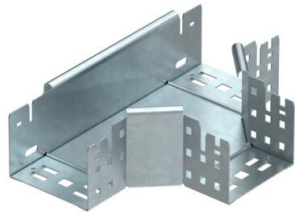

Technical data sheet

Magic tee 85 FT

Item number: 6041680

Tee with quick connector system. For all cable tray types of 85 mm side height.

- St** Steel
- FT** Hot-dip galvanised

Master data

Item number	6041680
Type	RTM 810 FT
Description 1	T-branch piece
Description 2	with quick connector
Manufacturer	OBO
Dimension	85x100
Material	Steel
Surface	Hot-dip galvanised
Surface standard	DIN EN ISO 1461
Smallest sales unit	1
Unit of quantity	Piece
Weight	105.8 kg
Weight unit	kg/100 pc.

Technical data sheet

Magic tee 85 FT

Item number: 6041680

Dimensions

Width	100 mm
Height	85 mm
Plate thickness	1.25 mm
Dimension B	100 mm

Technical data

Bend (angle)	90°
Connector version	Integrated connector
Maintain electrical functions	no
NATO hole pattern	no
Change of direction	Horizontal
Rustproof steel, pickled	no
Wide-span version	no
Type of connector, cable support system	Screwed
Rail thickness	1.25 mm