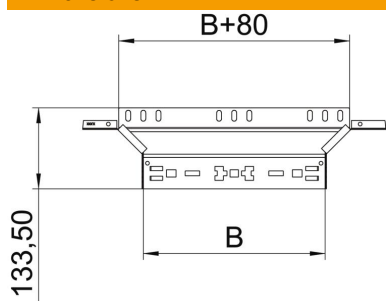

Technical data sheet

Magic add-on tee 110 FS

Item number: 6041920

Add-on tee with quick connector system. For all cable tray types of 110 mm side height.

St Steel

FS Strip galvanized

Master data

Item number	6041920
Type	RAAM 110 FS
Description 1	Add-on tee
Description 2	with quick connector
Manufacturer	OBO
Dimension	110x100
Material	Steel
Surface	Strip galvanized
Surface standard	DIN EN 10346
Smallest sales unit	1
Unit of quantity	Piece
Weight	53.7 kg
Weight unit	kg/100 pc.

Technical data sheet

Magic add-on tee 110 FS

Item number: 6041920

Dimensions

Width	100 mm
Height	110 mm
Plate thickness	1.25 mm
Dimension B	100 mm

Technical data

Bend (angle)	90°
Connector version	Integrated connector
Maintain electrical functions	no
Material thickness, floor plate	1.25 mm
NATO hole pattern	no
Change of direction	Horizontal
Rustproof steel, pickled	no
Wide-span version	no
Type of connector, cable support system	Click fastening
Rail thickness	1.25 mm