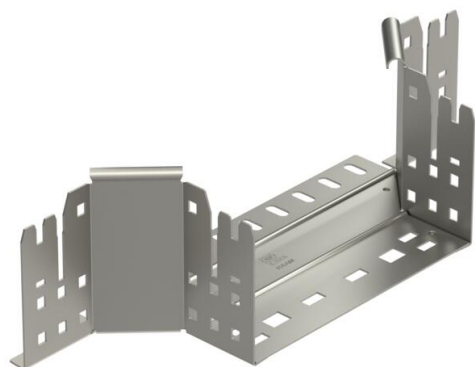

Technical data sheet

Magic add-on tee 110 A2

Item number: 6041962

Add-on tee with quick connector system. For all cable tray types of 110 mm side height.

A2 Stainless steel

2B Bright, treated

Master data

Item number	6041962
Type	RAAM 120 A2
Description 1	Add-on tee
Description 2	with quick connector
Manufacturer	OBO
Dimension	110x200
Material	Stainless steel 1.4301
Surface	Bright, treated
Surface standard	
Smallest sales unit	1
Unit of quantity	Piece
Weight	66.3 kg
Weight unit	kg/100 pc.

Technical data sheet

Magic add-on tee 110 A2

Item number: 6041962

Dimensions

Width	200 mm
Height	110 mm
Plate thickness	1.25 mm
Dimension B	200 mm

Technical data

Bend (angle)	90°
Connector version	Integrated connector
Maintain electrical functions	no
Material thickness, floor plate	1.25 mm
NATO hole pattern	no
Change of direction	Horizontal
Rustproof steel, pickled	no
Wide-span version	no
Type of connector, cable support system	Click fastening
Rail thickness	1.25 mm