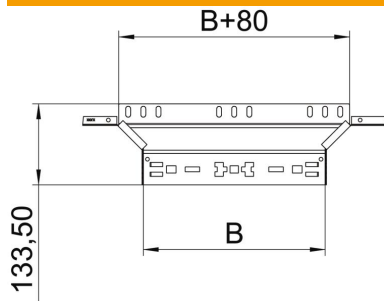

Technical data sheet

Magic add-on tee 110 A2

Item number: 6041962

Add-on tee with quick connector system. For all cable tray types of 110 mm side height.

A2 Stainless steel

2B Bright, treated

Master data

Item number	6041962
Type	RAAM 120 A2
Description 1	Add-on tee
Description 2	with quick connector
Manufacturer	OBO
Dimension	110x200
Material	Stainless steel 1.4301
Surface	Bright, treated
Surface standard	
Smallest sales unit	1
Unit of quantity	Piece
Weight	66.3 kg
Weight unit	kg/100 pc.

Technical data sheet

Magic add-on tee 110 A2

Item number: 6041962

Dimensions

Width	200 mm
Height	110 mm
Plate thickness	1.25 mm
Dimension B	200 mm

Technical data

Bend (angle)	90°
Connector version	Integrated connector
Maintain electrical functions	no
Material thickness, floor plate	1.25 mm
NATO hole pattern	no
Change of direction	Horizontal
Rustproof steel, pickled	no
Wide-span version	no
Type of connector, cable support system	Click fastening
Rail thickness	1.25 mm