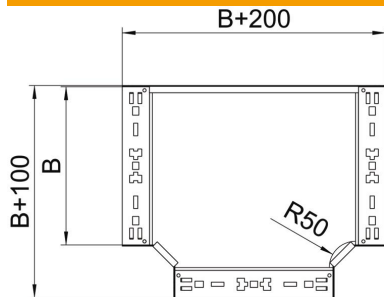

### Master data

Item number	6042012
Type	RTM 120 FS
Description 1	T-branch piece
Description 2	with quick connector
Manufacturer	OBO
Dimension	110x200
Material	Steel
Surface	Strip galvanized
Surface standard	DIN EN 10346
Smallest sales unit	1
Unit of quantity	Piece
Weight	185.5 kg
Weight unit	kg/100 pc.

### Dimensions

Width	200 mm
Height	110 mm
Plate thickness	1.25 mm
Dimension B	200 mm