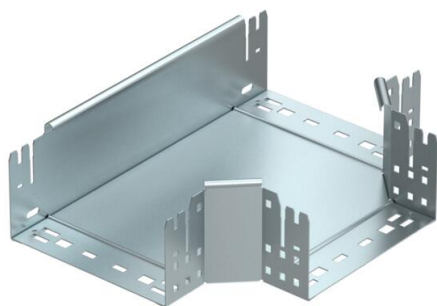

## Magic tee 110 FS

Item number: 6042012

Tee with quick connector system. For all cable tray types of 110 mm side height.

**St** Steel

**FS** Strip galvanized

### Master data

Item number	6042012
Type	RTM 120 FS
Description 1	T-branch piece
Description 2	with quick connector
Manufacturer	OBO
Dimension	110x200
Material	Steel
Surface	Strip galvanized
Surface standard	DIN EN 10346
Smallest sales unit	1
Unit of quantity	Piece
Weight	185.5 kg
Weight unit	kg/100 pc.

### Dimensions

Width	200 mm
Height	110 mm
Plate thickness	1.25 mm
Dimension B	200 mm

### Technical data

Bend (angle)	90°
Connector version	Integrated connector
Maintain electrical functions	no
NATO hole pattern	no
Change of direction	Horizontal
Rustproof steel, pickled	no
Wide-span version	no
Type of connector, cable support system	Screwed
Rail thickness	1.25 mm