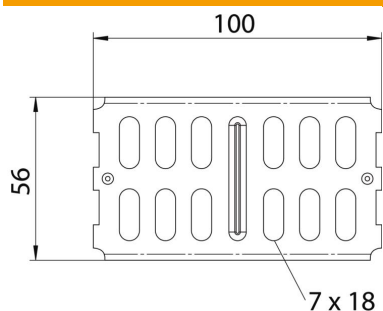

Technical data sheet

Straight connector A2

Item number: 6067654

Straight connector for straight connection of cable trays and fittings with a side height of 60 mm.

Including appropriate fastening material.

A2 Stainless steel

2B Bright, treated

Master data

Item number	6067654
Type	RLVK 60 A2
Description 1	Straight connector
Description 2	for cable tray
Manufacturer	OBO
Dimension	60x100
Colour	stainless steel
Material	Stainless steel 1.4301
Surface	Bright, treated
Surface standard	
Smallest sales unit	10
Unit of quantity	Piece
Weight	9.78 kg
Weight unit	kg/100 pc.
CO2 Footprint (GWP) Cradle-to-Gate	0,5964 kg CO2e / 1 Piece

Technical data sheet

Straight connector A2

Item number: 6067654

Dimensions

Dimension	100 x 56
Length	100 mm
Width	3.5 mm
Height	56 mm
Height	2 in
Plate thickness	2 mm

Technical data

Version for	Straight connector
Maintain electrical functions	no
Suitable for mesh cable tray	no
Suitable for cable ladder	no
Suitable for cable tray	yes
Suitable for cable tray system height	60 mm
Adjustable connector, horizontal	no
Articulated connector, vertical	no
Rustproof steel, pickled	no
Connection type	Screw connector