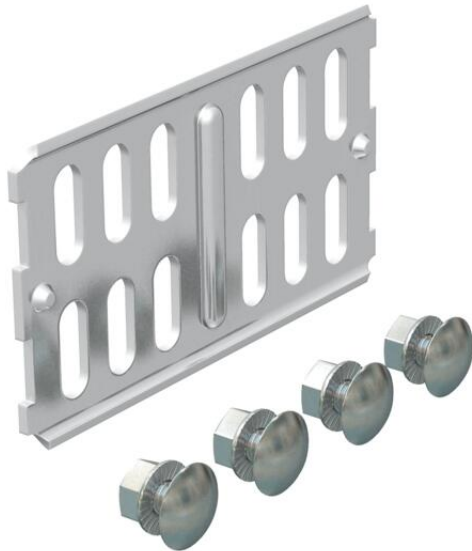

Technical data sheet

Straight connector A2

Item number: 6067654

Straight connector for straight connection of cable trays and fittings with a side height of 60 mm.

Including appropriate fastening material.

A2 Stainless steel

2B Bright, treated

Master data

Item number	6067654
Type	RLVK 60 A2
Description 1	Straight connector
Description 2	for cable tray
Manufacturer	OBO
Dimension	60x100
Colour	stainless steel
Material	Stainless steel 1.4301
Surface	Bright, treated
Surface standard	
Smallest sales unit	10
Unit of quantity	Piece
Weight	9.78 kg
Weight unit	kg/100 pc.
CO2 Footprint (GWP) Cradle-to-Gate	0,5964 kg CO2e / 1 Piece

Technical data sheet

Straight connector A2

Item number: 6067654

Dimensions

Dimension	100 x 56
Length	100 mm
Width	3.5 mm
Height	56 mm
Height	2 in
Plate thickness	2 mm

Technical data

Version for	Straight connector
Maintain electrical functions	no
Suitable for mesh cable tray	no
Suitable for cable ladder	no
Suitable for cable tray	yes
Suitable for cable tray system height	60 mm
Adjustable connector, horizontal	no
Articulated connector, vertical	no
Rustproof steel, pickled	no
Connection type	Screw connector