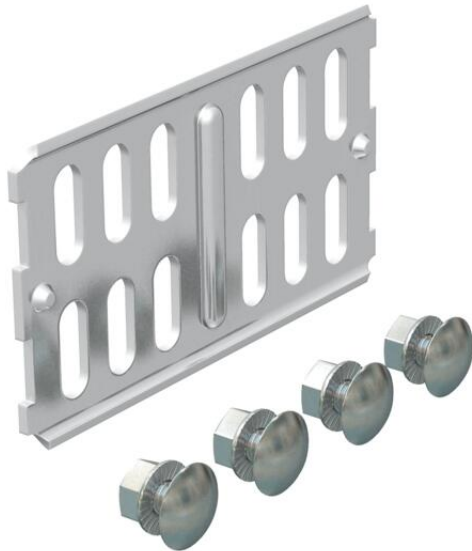

Technical data sheet

Straight connector A4

Item number: 6067675

Straight connector for straight connection of cable trays and fittings with a side height of 60 mm.

Including appropriate fastening material.

A4 Stainless steel

2B Bright, treated

Master data

Item number	6067675
Type	RLVK 60 A4
Description 1	Straight connector
Description 2	for cable tray
Manufacturer	OBO
Dimension	60x100
Colour	stainless steel
Material	Stainless steel 1.4571
Surface	Bright, treated
Surface standard	
Smallest sales unit	10
Unit of quantity	Piece
Weight	9.78 kg
Weight unit	kg/100 pc.
CO2 Footprint (GWP) Cradle-to-Gate	0,5951 kg CO2e / 1 Piece

Technical data sheet

Straight connector A4

Item number: 6067675

Dimensions

Dimension	100 x 56
Length	100 mm
Width	3.5 mm
Height	56 mm
Height	2 in
Plate thickness	2 mm

Technical data

Version for	Straight connector
Maintain electrical functions	no
Suitable for mesh cable tray	no
Suitable for cable ladder	no
Suitable for cable tray	yes
Suitable for cable tray system height	60 mm
Adjustable connector, horizontal	no
Articulated connector, vertical	no
Rustproof steel, pickled	no
Connection type	Screw connector