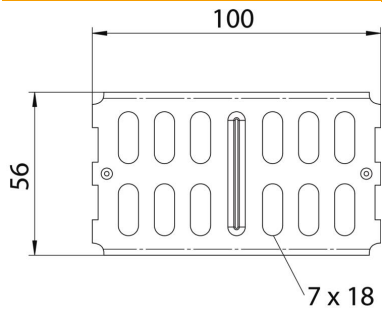

Technical data sheet

Straight connector A4

Item number: 6067675

Straight connector for straight connection of cable trays and fittings with a side height of 60 mm.

Including appropriate fastening material.

A4 Stainless steel

2B Bright, treated

Master data

Item number	6067675
Type	RLVK 60 A4
Description 1	Straight connector
Description 2	for cable tray
Manufacturer	OBO
Dimension	60x100
Colour	stainless steel
Material	Stainless steel 1.4571
Surface	Bright, treated
Surface standard	
Smallest sales unit	10
Unit of quantity	Piece
Weight	9.78 kg
Weight unit	kg/100 pc.
CO2 Footprint (GWP) Cradle-to-Gate	0,5951 kg CO2e / 1 Piece

Technical data sheet

Straight connector A4

Item number: 6067675

Dimensions

Dimension	100 x 56
Length	100 mm
Width	3.5 mm
Height	56 mm
Height	2 in
Plate thickness	2 mm

Technical data

Version for	Straight connector
Maintain electrical functions	no
Suitable for mesh cable tray	no
Suitable for cable ladder	no
Suitable for cable tray	yes
Suitable for cable tray system height	60 mm
Adjustable connector, horizontal	no
Articulated connector, vertical	no
Rustproof steel, pickled	no
Connection type	Screw connector