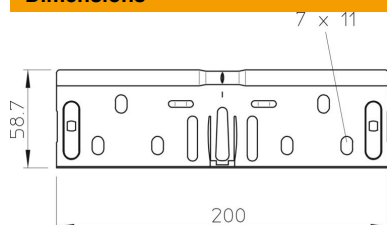

Technical data sheet

Straight connector set FS

Item number: 6068146

Quick connector set for straight, screwless connections of cable trays and fittings with a side height of 60 mm.
The continuous earthing connection is guaranteed without a screw connection.

- St** Steel
- FS** Strip galvanized

Master data

Item number	6068146
Type	RV 605 FS
Description 1	Straight connector set
Description 2	for cable tray
Manufacturer	OBO
Dimension	60x50
Colour	zinc
Material	Steel
Surface	Strip galvanized
Surface standard	DIN EN 10346
Smallest sales unit	10
Unit of quantity	Piece
Weight	18.1 kg
Weight unit	kg/100 pc.
CO2 Footprint (GWP) Cradle-to-Gate	0,4577 kg CO2e / 1 Piece

Dimensions

Dimension	200 x 58,7
Length	200 mm
Width	50 mm
Width	2 in
Height	60 mm
Height	2 in
Plate thickness	0.75 mm

Technical data sheet

Straight connector set FS

Item number: 6068146

Technical data

Version for	Straight connector
Maintain electrical functions	no
Suitable for mesh cable tray	no
Suitable for cable ladder	no
Suitable for cable tray	yes
Suitable for cable tray system height	60 mm
Adjustable connector, horizontal	no
Articulated connector, vertical	no
Rustproof steel, pickled	no
Connection type	Screwless connector