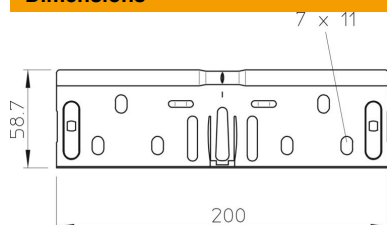

Technical data sheet

Straight connector set FS

Item number: 6068150

Quick connector set for straight, screwless connections of cable trays and fittings with a side height of 60 mm.
The continuous earthing connection is guaranteed without a screw connection.

- St** Steel
- FS** Strip galvanized

Master data

Item number	6068150
Type	RV 607 FS
Description 1	Straight connector set
Description 2	for cable tray
Manufacturer	OBO
Dimension	60x75
Colour	zinc
Material	Steel
Surface	Strip galvanized
Surface standard	DIN EN 10346
Smallest sales unit	10
Unit of quantity	Piece
Weight	18.8 kg
Weight unit	kg/100 pc.
CO2 Footprint (GWP) Cradle-to-Gate	0,472 kg CO2e / 1 Piece

Dimensions

Dimension	200 x 58,7
Length	200 mm
Width	75 mm
Width	3 in
Height	60 mm
Height	2 in
Plate thickness	0.75 mm

Technical data sheet

Straight connector set FS

Item number: 6068150

Technical data

Version for	Straight connector
Maintain electrical functions	no
Suitable for mesh cable tray	no
Suitable for cable ladder	no
Suitable for cable tray	yes
Suitable for cable tray system height	60 mm
Adjustable connector, horizontal	no
Articulated connector, vertical	no
Rustproof steel, pickled	no
Connection type	Screwless connector