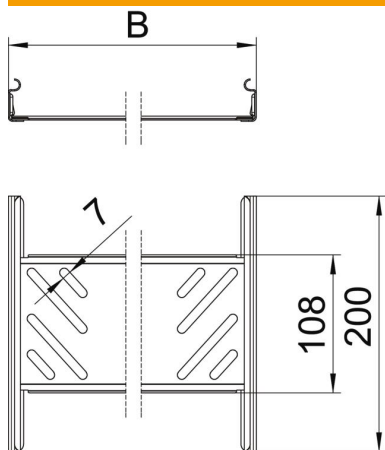

Technical data sheet

Magic straight connector set FS

Item number: 6068900

Cable tray connector with quick fastening for the screwless connection of perforated cable trays with a side height of 35 mm. The optimised design means that the connector can be used to create radii and as a length compensation piece for large temperature deviations.

St Steel

FS Strip galvanized

Master data

| | |
|------------------------------------|--------------------------|
| Item number | 6068900 |
| Type | KTSMV 310 FS |
| Description 1 | Straight connector set |
| Description 2 | for cable tray Magic |
| Manufacturer | OBO |
| Dimension | 35x100x200 |
| Colour | zinc |
| Material | Steel |
| Surface | Strip galvanized |
| Surface standard | DIN EN 10346 |
| Smallest sales unit | 1 |
| Unit of quantity | Piece |
| Weight | 22.7 kg |
| Weight unit | kg/100 pc. |
| CO2 Footprint (GWP) Cradle-to-Gate | 0,8432 kg CO2e / 1 Piece |

Technical data sheet

Magic straight connector set FS

Item number: 6068900

Dimensions

| | |
|-----------------|--------|
| Dimension | 35x100 |
| Length | 200 mm |
| Width | 100 mm |
| Width | 4 in |
| Height | 35 mm |
| Height | 1 in |
| Plate thickness | 1 mm |
| Dimension B | 100 mm |

Technical data

| | |
|---------------------------------------|---------------------|
| Version for | Straight connector |
| Maintain electrical functions | no |
| Suitable for mesh cable tray | no |
| Suitable for cable ladder | no |
| Suitable for cable tray | yes |
| Suitable for cable tray system height | 35 mm |
| Adjustable connector, horizontal | no |
| Articulated connector, vertical | no |
| Rustproof steel, pickled | no |
| Connection type | Screwless connector |