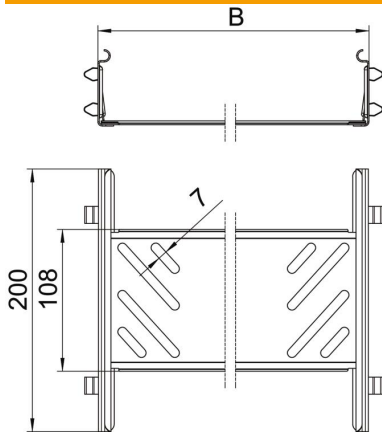

## Magic straight connector set FS

Item number: 6068920

Cable tray connector with quick fastening for the screwless connection of perforated cable trays with a side height of 60 mm. The optimised design means that the connector can be used to create radii and as a length compensation piece for large temperature deviations.

### Master data

|                                    |                          |
|------------------------------------|--------------------------|
| Item number                        | 6068920                  |
| Type                               | KTSMV 630 FS             |
| Description 1                      | Straight connector set   |
| Description 2                      | for cable tray Magic     |
| Manufacturer                       | OBO                      |
| Dimension                          | 60x300x200               |
| Colour                             | zinc                     |
| Material                           | Steel                    |
| Surface                            | Strip galvanized         |
| Surface standard                   | DIN EN 10346             |
| Smallest sales unit                | 1                        |
| Unit of quantity                   | Piece                    |
| Weight                             | 44 kg                    |
| Weight unit                        | kg/100 pc.               |
| CO2 Footprint (GWP) Cradle-to-Gate | 1,6678 kg CO2e / 1 Piece |

### Dimensions

|                 |        |
|-----------------|--------|
| Dimension       | 60x300 |
| Length          | 200 mm |
| Width           | 300 mm |
| Width           | 12 in  |
| Height          | 60 mm  |
| Height          | 2 in   |
| Plate thickness | 1 mm   |
| Dimension B     | 300 mm |