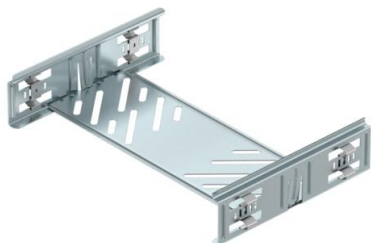

## Magic straight connector set FS

Item number: 6068920

Cable tray connector with quick fastening for the screwless connection of perforated cable trays with a side height of 60 mm. The optimised design means that the connector can be used to create radii and as a length compensation piece for large temperature deviations.

**St** Steel

**FS** Strip galvanized

### Master data

|                                    |                          |
|------------------------------------|--------------------------|
| Item number                        | 6068920                  |
| Type                               | KTSMV 630 FS             |
| Description 1                      | Straight connector set   |
| Description 2                      | for cable tray Magic     |
| Manufacturer                       | OBO                      |
| Dimension                          | 60x300x200               |
| Colour                             | zinc                     |
| Material                           | Steel                    |
| Surface                            | Strip galvanized         |
| Surface standard                   | DIN EN 10346             |
| Smallest sales unit                | 1                        |
| Unit of quantity                   | Piece                    |
| Weight                             | 44 kg                    |
| Weight unit                        | kg/100 pc.               |
| CO2 Footprint (GWP) Cradle-to-Gate | 1,6678 kg CO2e / 1 Piece |