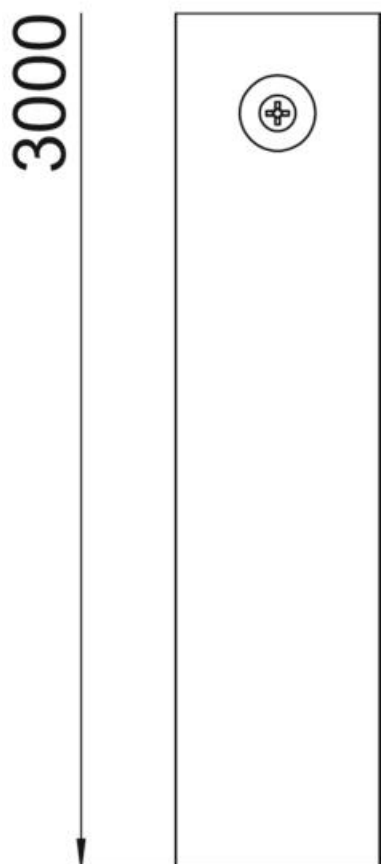

Technical data sheet

Cover with turn buckle FS

Item number: 6080138

Cover with turn buckle for AZ small duct.

St Steel

FS Strip galvanized

Master data

Item number	6080138
Type	AZDMD 50 FS
Description 1	Cover with turn buckle
Manufacturer	OBO
Dimension	53x3000
Colour	zinc
Material	Steel
Surface	Strip galvanized
Surface standard	DIN EN 10346
Smallest sales unit	3
Unit of quantity	Metre
Weight	42.7 kg
Weight unit	kg/100 m
CO2 Footprint (GWP) Cradle-to-Gate	0,9572 kg CO2e / 1 Meter

Technical data sheet

Cover with turn buckle FS

Item number: 6080138

Dimensions

Length	3,000 mm
Width	53 mm
Height	10 mm
Plate thickness	1 mm
Dimension H	10 mm

Technical data sheet

Cover with turn buckle FS

Item number: 6080138

Technical data

Number of turn buckles	3 St.
Fastening type	Sash lock
Maintain electrical functions	no
Suitable for mesh cable tray	no
Suitable for cable ladder	no
Suitable for cable tray	yes
Rustproof steel, pickled	no