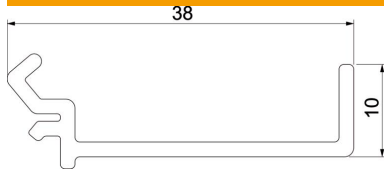

### Master data

Item number	6113290
Type	GK-TW53
Description 1	Partition
Description 2	for Rapid 45-2
Manufacturer	OBO
Dimension	38x13x2000
Colour	Light grey; RAL 7035
Material	Polyvinylchloride
Smallest sales unit	2
Unit of quantity	Metre
Weight	14.35 kg
Weight unit	kg/100 m
CO2 Footprint (GWP) Cradle-to-Gate	0,302 kg CO2e / 1 Meter

### Dimensions

Length	2,000 mm
Width	10 mm
Height	38 mm