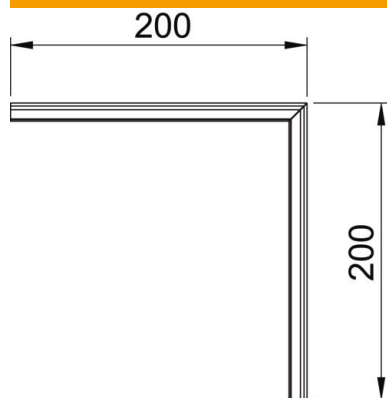

Technical data sheet

External corner cover, smooth

Item number: 6114230

PC/ABS external corner cover, smooth surface.

PC/ABS Polycarbonate/Acrylnitrile-butadiene-styrene

Master data

Item number	6114230
Type	GKH-OTGARW
Description 1	Cover, halogen-free
Description 2	external corner, smooth
Manufacturer	OBO
Colour	Pure white; RAL 9010
Material	Polycarbonate/Acrylnitrile-butadiene-styrene
Smallest sales unit	1
Unit of quantity	Piece
Weight	7.5 kg
Weight unit	kg/100 pc.
CO2 Footprint (GWP) Cradle-to-Gate	0,8003 kg CO2e / 1 Piece

Technical data sheet

External corner cover, smooth

Item number: 6114230

Dimensions

Length	200 mm
Width	76.5 mm
Height	12 mm

Technical data

Application	External corner
Halogen-free	yes
Cover mounting type	Internal
Protection rating	IP30
Protective film	yes
Protection rating IK code	IK08
Permitted temperature range, max.	90 °C
Permitted temperature range, min.	-15 °C