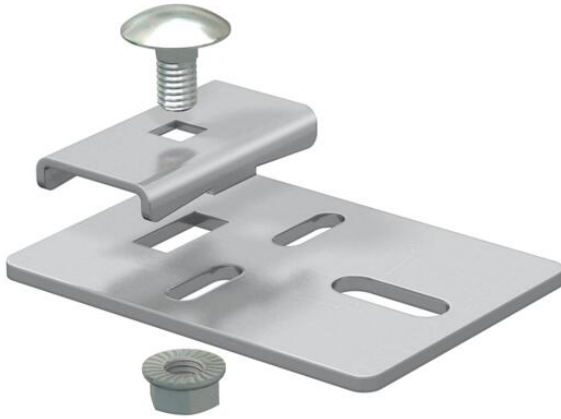

Technical data sheet

Support A2

Item number: 6221017

Support for fastening rising or falling cable ladders.

A2 Stainless steel

2B Bright, treated

Master data

Item number	6221017
Type	LAL 70 A2
Description 1	Support
Description 2	for cable ladder
Manufacturer	OBO
Dimension	70x50
Colour	stainless steel
Material	Stainless steel
Surface	Bright, treated
Surface standard	
Smallest sales unit	20
Unit of quantity	Piece
Weight	10.2 kg
Weight unit	kg/100 pc.
CO2 Footprint (GWP) Cradle-to-Gate	0,4738 kg CO2e / 1 Piece

Technical data sheet

Support A2

Item number: 6221017

Dimensions