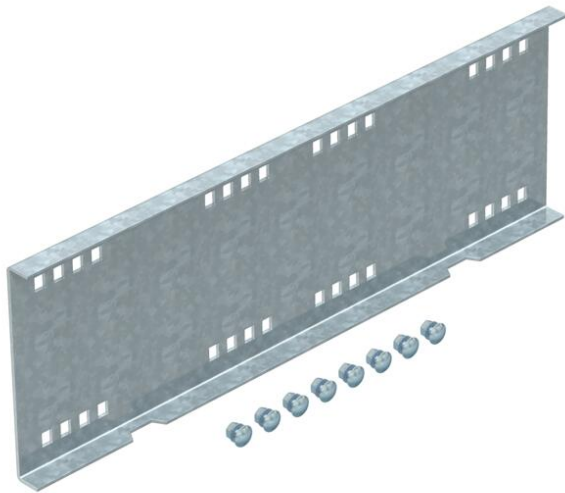

Technical data sheet

Straight connector FS

Item number: 6227708

Straight connector for the connection of wide span cable trays and ladders of types WKSG and WKLG with a side height of 160 mm. Including appropriate bolts, washers and nuts.

- St** Steel
- FS** Strip galvanized

Master data

Item number	6227708
Type	WRVL 160 FS
Description 1	Straight connector
Description 2	for wide span system 160
Manufacturer	OBO
Dimension	160x500
Colour	zinc
Material	Steel
Surface	Strip galvanized
Surface standard	DIN EN 10346
Smallest sales unit	2
Unit of quantity	Piece
Weight	192 kg
Weight unit	kg/100 pc.
CO2 Footprint (GWP) Cradle-to-Gate	4,7809 kg CO2e / 1 Piece

Technical data sheet

Straight connector FS

Item number: 6227708

Dimensions

Length	500 mm
Width	20 mm
Height	160 mm
Plate thickness	2.5 mm

Technical data

Version for	Straight connector
Maintain electrical functions	no
Suitable for mesh cable tray	no
Suitable for cable ladder	yes
Suitable for cable tray	yes
Suitable for cable tray system height	160 mm
Adjustable connector, horizontal	no
Articulated connector, vertical	no
Rustproof steel, pickled	no
Connection type	Screw connector