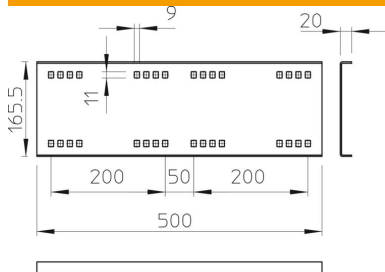

Technical data sheet

Straight connector FS

Item number: 6227708

Straight connector for the connection of wide span cable trays and ladders of types WKSG and WKLG with a side height of 160 mm. Including appropriate bolts, washers and nuts.

- St** Steel
- FS** Strip galvanized

Master data

Item number	6227708
Type	WRVL 160 FS
Description 1	Straight connector
Description 2	for wide span system 160
Manufacturer	OBO
Dimension	160x500
Colour	zinc
Material	Steel
Surface	Strip galvanized
Surface standard	DIN EN 10346
Smallest sales unit	2
Unit of quantity	Piece
Weight	192 kg
Weight unit	kg/100 pc.
CO2 Footprint (GWP) Cradle-to-Gate	4,7809 kg CO2e / 1 Piece

Technical data sheet

Straight connector FS

Item number: 6227708

Dimensions

Length	500 mm
Width	20 mm
Height	160 mm
Plate thickness	2.5 mm

Technical data

Version for	Straight connector
Maintain electrical functions	no
Suitable for mesh cable tray	no
Suitable for cable ladder	yes
Suitable for cable tray	yes
Suitable for cable tray system height	160 mm
Adjustable connector, horizontal	no
Articulated connector, vertical	no
Rustproof steel, pickled	no
Connection type	Screw connector