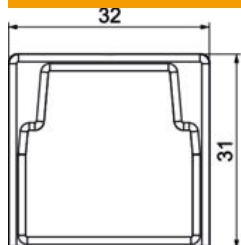

Technical data sheet

End piece, for cable trunking type LKM 30030

Item number: 6249776

End piece for closing the LKM ducts.

TPE Thermoplastic elastomer

Master data

Item number	6249776
Type	LKM EK30030
Description 1	End piece
Manufacturer	OBO
Dimension	30x30mm
Colour	Graphite black; RAL 9011
Material	Thermoplastic elastomer
Smallest sales unit	5
Unit of quantity	Piece
Weight	0.42 kg
Weight unit	kg/100 pc.
CO2 Footprint (GWP) Cradle-to-Gate	0,0142 kg CO2e / 1 Piece

Technical data sheet

End piece, for cable trunking type LKM 30030

Item number: 6249776

Dimensions

Length	11 mm
Width	32 mm
Height	31 mm

Technical data

Version for	Left/right
Connector version	Integrated connector
Fastening type	Lockable
Maintain electrical functions	no
Halogen-free	yes
Protection rating	IP30
Protective film	no
Protection rating IK code	IK10