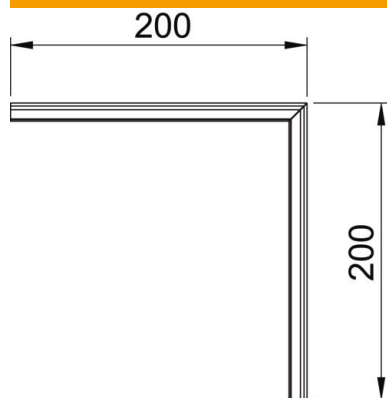

Technical data sheet

External corner cover, smooth

Item number: 6274790

PVC external corner cover, smooth surface.

PVC Polyvinylchloride

Master data

Item number	6274790
Type	GK-OTGARW
Description 1	Cover
Description 2	external corner, smooth
Manufacturer	OBO
Colour	Pure white; RAL 9010
Material	Polyvinylchloride
Smallest sales unit	1
Unit of quantity	Piece
Weight	9.5 kg
Weight unit	kg/100 pc.
CO2 Footprint (GWP) Cradle-to-Gate	0,4241 kg CO2e / 1 Piece

Technical data sheet

External corner cover, smooth

Item number: 6274790

Dimensions

Length	200 mm
Width	76.5 mm
Height	12 mm

Technical data

Application	External corner
Halogen-free	no
Cover mounting type	Internal
Protection rating	IP30
Protective film	yes
Protection rating IK code	IK08
Permitted temperature range, max.	60 °C
Permitted temperature range, min.	-15 °C