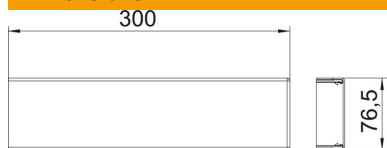

Technical data sheet

Aluminium external corner cover

Item number: 6279725

External corner cover for mounting on the Rapid 80 GA external corner fitting.

Alu Aluminium

Master data

Item number	6279725
Type	GA-OTARW
Description 1	Cover
Description 2	for external corner
Manufacturer	OBO
Dimension	12x76,5x300
Colour	Pure white; RAL 9010
Material	Aluminium
Smallest sales unit	1
Unit of quantity	Piece
Weight	12.9 kg
Weight unit	kg/100 pc.
CO2 Footprint (GWP) Cradle-to-Gate	1,8135 kg CO2e / 1 Piece

Technical data sheet

Aluminium external corner cover

Item number: 6279725

Dimensions

Length	300 mm
Width	76.5 mm
Height	12 mm

Technical data

Application	External corner
Halogen-free	yes
Cover mounting type	Internal
Protection rating	IP30
Protective film	yes
Protection rating IK code	IK10
Permitted temperature range, max.	60 °C
Permitted temperature range, min.	-25 °C