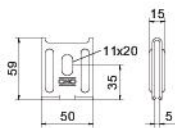

Technical data sheet

Wall clamp/central hanger FS

Item number: 6437109

Wall fixing for direct fixing of mesh cable trays of side height 55 mm on the wall.
As wall fastening up to max. mesh cable tray width 200 mm.
As centre suspension up to max. mesh cable tray width 200 mm.
As a pendulum suspension from a width of 300 mm.

- St** Steel
- FS** Strip galvanized

Master data

Item number	6437109
Type	K 12 1818 FS
Description 1	Wall fastening
Description 2	for mesh cable tray
Manufacturer	OBO
Dimension	50x59
Colour	zinc
Material	Steel
Surface	Strip galvanized
Surface standard	DIN EN 10346
Smallest sales unit	25
Unit of quantity	Piece
Weight	7.8 kg
Weight unit	kg/100 pc.
CO2 Footprint (GWP) Cradle-to-Gate	0,283 kg CO2e / 1 Piece

Technical data sheet

Wall clamp/central hanger FS

Item number: 6437109

Dimensions

Technical data

Rustproof steel, pickled | no