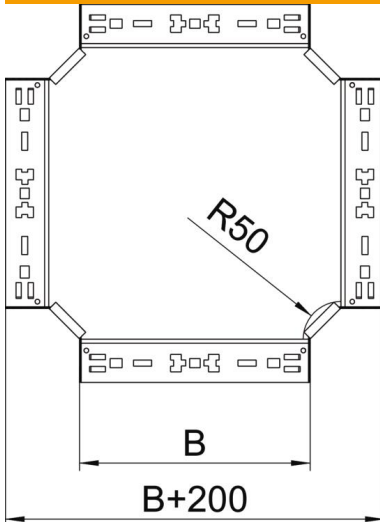

Technical data sheet

Magic cross-over 60 FS

Item number: 7027007

Cross-over with quick connector system. For all cable tray types of 60 mm side height.

St Steel

FS Strip galvanized

Master data

Item number	7027007
Type	RKM 630 FS
Description 1	Cross over
Description 2	with quick connector
Manufacturer	OBO
Dimension	60x300
Material	Steel
Surface	Strip galvanized
Surface standard	DIN EN 10346
Smallest sales unit	1
Unit of quantity	Piece
Weight	244.6 kg
Weight unit	kg/100 pc.

Technical data sheet

Magic cross-over 60 FS

Item number: 7027007

Dimensions

Width	300 mm
Width	12 in
Height	60 mm
Height	2 in
Plate thickness	1.25 mm
Dimension B	300 mm

Technical data

Bend (angle)	90°
Connector version	Integrated connector
Maintain electrical functions	yes
Material thickness, floor plate	1.25 mm
NATO hole pattern	no
Change of direction	Horizontal
Rustproof steel, pickled	no
Wide-span version	no
Type of connector, cable support system	Click fastening
Rail thickness	1.25 mm