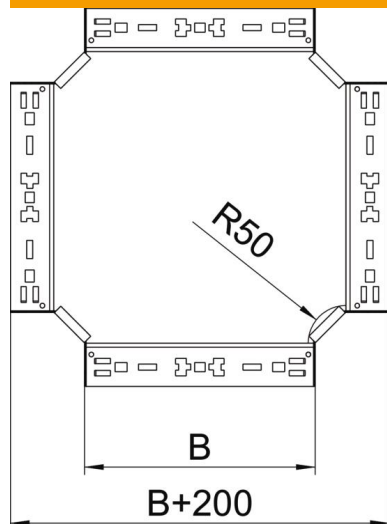

## Magic cross-over 60 FT

Item number: 7027021

Cross-over with quick connector system. For all cable tray types of 60 mm side height.

**St** Steel

**FT** Hot-dip galvanised

### Master data

Item number	7027021
Type	RKM 610 FT
Description 1	Cross over
Description 2	with quick connector
Manufacturer	OBO
Dimension	60x100
Material	Steel
Surface	Hot-dip galvanised
Surface standard	DIN EN ISO 1461
Smallest sales unit	1
Unit of quantity	Piece
Weight	100 kg
Weight unit	kg/100 pc.

## Magic cross-over 60 FT

Item number: 7027021

### Dimensions

Width	100 mm
Width	4 in
Height	60 mm
Height	2 in
Plate thickness	1.25 mm
Dimension B	100 mm