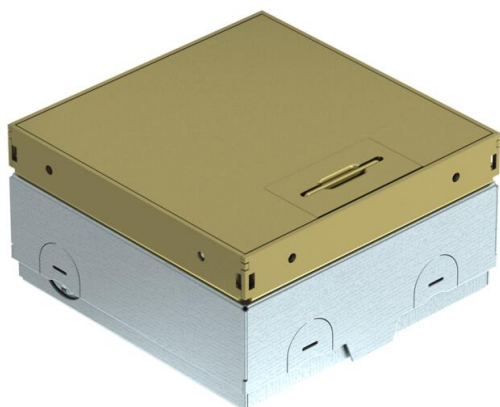

# Technical data sheet

UDHOME-ONE floor socket, without floor covering recess,  
freely equippable, brass  
Item number: 7368284

Square floor socket for use in dry-care systems and screed floors in indoor areas. Installation housing with pre-marked insertion openings for pipes (M20/M25). Cover adjustable to top edge of floor covering using four height-adjustment supports. The minimum installation depth is 75 mm, the height-adjustment range +30 mm. Frame and cover made of brass and visible in the floor covering. Cover with decorative plate. Empty housing for a 45° installation device and a data socket. When delivered, the item is closed with a blanking plate.

## Master data

Item number	7368284
Type	UDHOME-ONE GM
Description 1	Floor socket
Description 2	unequipped, brass decor lid
Manufacturer	OBO
Dimension	140x140x75
Material	Brass
Smallest sales unit	1
Unit of quantity	Piece
Weight	220 kg
Weight unit	kg/100 pc.
CO2 Footprint (GWP) Cradle-to-Gate	9,786 kg CO2e / 1 Piece

# Technical data sheet

UDHOME-ONE floor socket, without floor covering recess,  
freely equippable, brass  
Item number: 7368284

## Dimensions

Length	140 mm
Width	140 mm
Height	75 mm