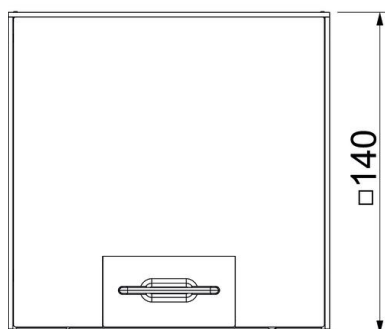

## Master data

Item number	7368284
Type	UDHOME-ONE GM
Description 1	Floor socket
Description 2	unequipped, brass decor lid
Manufacturer	OBO
Dimension	140x140x75
Material	Brass
Smallest sales unit	1
Unit of quantity	Piece
Weight	220 kg
Weight unit	kg/100 pc.
CO2 Footprint (GWP) Cradle-to-Gate	9,786 kg CO2e / 1 Piece

## Dimensions

Length	140 mm
Width	140 mm
Height	75 mm