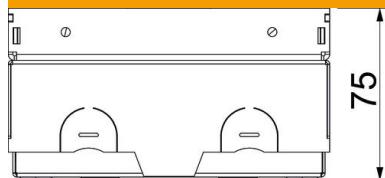

## Master data

Item number	7368284
Type	UDHOME-ONE GM
Description 1	Floor socket
Description 2	unequipped, brass decor lid
Manufacturer	OBO
Dimension	140x140x75
Material	Brass
Smallest sales unit	1
Unit of quantity	Piece
Weight	220 kg
Weight unit	kg/100 pc.
CO2 Footprint (GWP) Cradle-to-Gate	9,786 kg CO2e / 1 Piece

## Dimensions

Length	140 mm
Width	140 mm
Height	75 mm