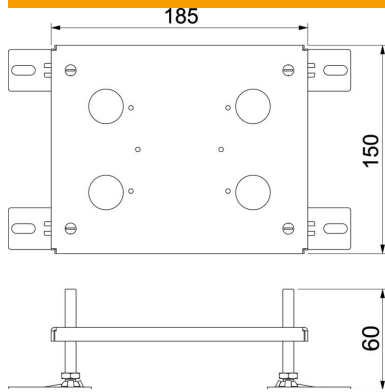

Technical data sheet

Height extension for UDHOME-ONE/UDHOME2 floor socket

Item number: 7368418

Height-adjustable extension for UDHOME-ONE/UDHOME2 floor socket. Load capacity up to 8 kN. Additional height-adjustment range: 10–60 mm

St Steel

Master data

Item number	7368418
Type	HE 60UH2
Description 1	Height expansion
Description 2	for UDHOME2
Manufacturer	OBO
Material	Steel
Smallest sales unit	1
Unit of quantity	Piece
Weight	71.6 kg
Weight unit	kg/100 pc.
CO2 Footprint (GWP) Cradle-to-Gate	1,9328 kg CO2e / 1 Piece

Technical data sheet

Height extension for UDHOME-ONE/UDHOME2 floor socket

Item number: 7368418

Dimensions

Technical data

Type of accessory	Miscellaneous
Suitable for wet care	no
Nominal size for device installation units	2
Standard	EN 50085-2-2
Heavy-duty version	no
Approvals	VDE
Accessories	yes
Spare part	no