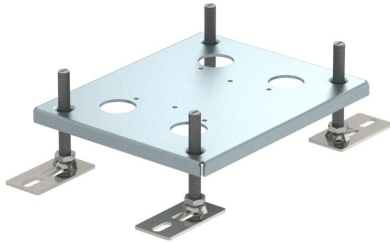

Technical data sheet

Height extension for UDHOME-ONE/UDHOME2 floor socket

Item number: 7368418

Height-adjustable extension for UDHOME-ONE/UDHOME2 floor socket. Load capacity up to 8 kN. Additional height-adjustment range: 10–60 mm

St Steel

Master data

Item number	7368418
Type	HE 60UH2
Description 1	Height expansion
Description 2	for UDHOME2
Manufacturer	OBO
Material	Steel
Smallest sales unit	1
Unit of quantity	Piece
Weight	71.6 kg
Weight unit	kg/100 pc.
CO2 Footprint (GWP) Cradle-to-Gate	1,9328 kg CO2e / 1 Piece

Technical data sheet

Height extension for UDHOME-ONE/UDHOME2 floor socket

Item number: 7368418

Dimensions

Technical data

Type of accessory	Miscellaneous
Suitable for wet care	no
Nominal size for device installation units	2
Standard	EN 50085-2-2
Heavy-duty version	no
Approvals	VDE
Accessories	yes
Spare part	no