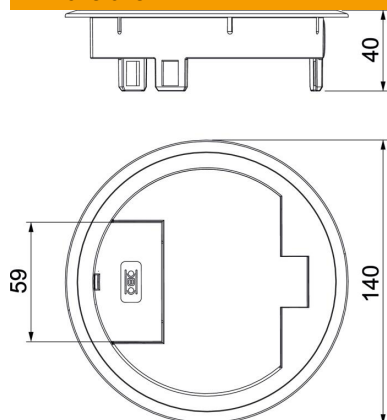

Technical data sheet

Service outlet with hinged cover and cord outlet, GES R2

Item number: 7405084

Service outlet with hinged cover and cord outlet for GES R2 floor socket for direct installation in the MT R2 installation socket.

For use in dry-cleaned floors for indoor use.

PA Polyamide

Master data

Item number	7405084
Type	GES R2 9011
Description 1	Floor socket
Description 2	with cord outlet
Manufacturer	OBO
Dimension	140x140x40
Colour	Graphite black; RAL 9011
Material	Polyamide
Smallest sales unit	1
Unit of quantity	Piece
Weight	8.8 kg
Weight unit	kg/100 pc.
CO2 Footprint (GWP) Cradle-to-Gate	1,282 kg CO2e / 1 Piece

Technical data sheet

Service outlet with hinged cover and cord outlet, GES R2

Item number: 7405084

Dimensions

Technical data

Version for	Round
Cable outlet version	Swivellable cord outlet
Floor covering protection frame	yes
Floor care	Dry
Suitable for raised floor installation	yes
Suitable for cavity floor installation	yes
Suitable for wet care	no
Suitable for underfloor ducts	no
With floor covering recess	no
Protection rating (IP) when used	IP20
Protection rating (IP) when unused	IP40
Protection rating IK code	IK10
Vertical load, small area	to 500 N
Approvals	VDE
Opening mechanism	Tool