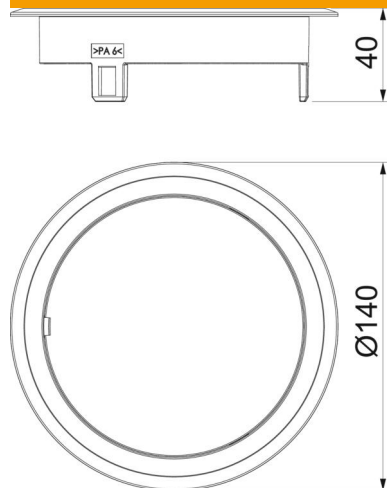

Technical data sheet

Service outlet with blanking cover and opening contour,
GES R2

Item number: 7405088

Service outlet with blanking cover and opening contour for GES R2 floor socket for direct installation in the MT R2 installation socket.

For use in dry-cleaned floors for indoor use.

PA Polyamide

Master data

Item number	7405088
Type	GES R2B 9011
Description 1	Floor socket
Description 2	Plastic
Manufacturer	OBO
Dimension	140x140x40
Colour	Graphite black; RAL 9011
Material	Polyamide
Smallest sales unit	1
Unit of quantity	Piece
Weight	8.15 kg
Weight unit	kg/100 pc.
CO2 Footprint (GWP) Cradle-to-Gate	0,4053 kg CO2e / 1 Piece

Technical data sheet

Service outlet with blanking cover and opening contour,
GES R2

Item number: 7405088

Dimensions

Technical data

Version for	Round
Cable outlet version	No cable outlet
Floor covering protection frame	yes
Floor care	Dry
Suitable for raised floor installation	yes
Suitable for cavity floor installation	yes
Suitable for wet care	no
Suitable for underfloor ducts	no
With floor covering recess	no
Standard	EN 50085-2-2
Protection rating (IP) when unused	IP40
Protection rating IK code	IK10
Vertical load, small area	to 500 N
Approvals	VDE
Opening mechanism	Tool