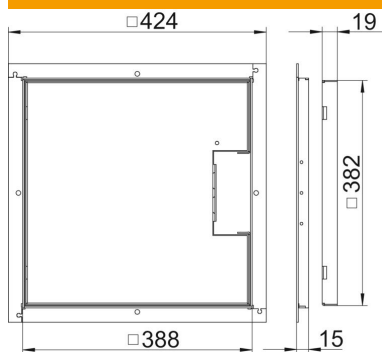

# Technical data sheet

Frame cassette for cord outlet, RKS, nominal size 350-3,  
stainless steel

Item number: 7406526

Frame cassette for cord outlet, for UZD350-3, for the installation of accessories  
in dry or wet-cleaned floors for indoor use.

## Master data

Item number	7406526
Type	RKS V3 15
Description 1	Frame cassette
Description 2	for cord outlet
Manufacturer	OBO
Dimension	383x383x15
Material	Stainless steel 1.4301
Smallest sales unit	1
Unit of quantity	Piece
Weight	721.5 kg
Weight unit	kg/100 pc.
CO2 Footprint (GWP) Cradle-to-Gate	28,9295 kg CO2e / 1 Piece

## Dimensions

Dimension A	424 mm
Dimension B	388 mm
Dimension C	382 mm
Dimension h	15 mm

# Technical data sheet

Frame cassette for cord outlet, RKS, nominal size 350-3,  
stainless steel

Item number: 7406526