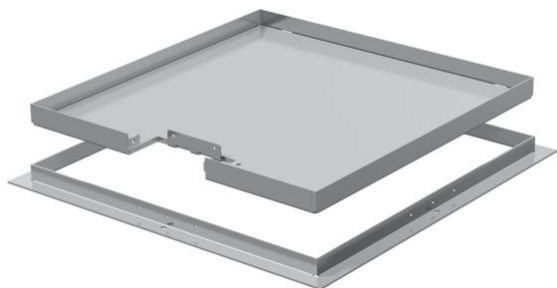

# Technical data sheet

Frame cassette for cord outlet, RKS, nominal size 350-3,  
stainless steel

Item number: 7406526

Frame cassette for cord outlet, for UZD350-3, for the installation of accessories  
in dry or wet-cleaned floors for indoor use.

## Master data

Item number	7406526
Type	RKS V3 15
Description 1	Frame cassette
Description 2	for cord outlet
Manufacturer	OBO
Dimension	383x383x15
Material	Stainless steel 1.4301
Smallest sales unit	1
Unit of quantity	Piece
Weight	721.5 kg
Weight unit	kg/100 pc.
CO2 Footprint (GWP) Cradle-to-Gate	28,9295 kg CO2e / 1 Piece

## Dimensions

Dimension A	424 mm
Dimension B	388 mm
Dimension C	382 mm
Dimension h	15 mm

# Technical data sheet

Frame cassette for cord outlet, RKS, nominal size 350-3,  
stainless steel

Item number: 7406526